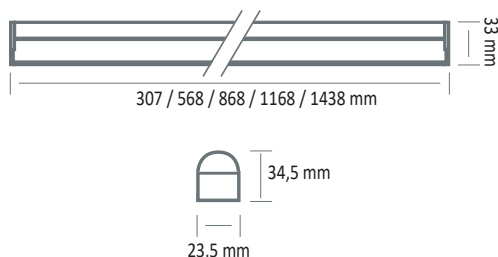

RG 2509 LED

BATTEN LUMINAIRES / LED FLEX ■ LED

- Linear adjustable strip light for LINEAR LED module, maximum 18 W
- CRI of 80
- Can be mounted continuous row up to 10 meters
- 30 000 hours lamp life
- Luminous efficiency of system up to 106 lm/W
- Available in 3 000 K and 4 000 K
- Housing made of painted steel, plastic endcap, opal diffuser
- Static heat sink
- **Weight:** Approx. 0,3 kg
- **Driver(s):** Fixed
- **Accessorie(s):** Flexible joints 150 mm, 300 mm, 1 200 mm;
Power Supply 1 800 mm

Driver(s)

Standards

Class I | IP 20 | 650°

Beam(s)

Dimensions

Colour(s)

ITEM	LENGTH (MM)	MAX NUMBER OF BATTEN LUMINAIRES / LINE	POWER	LUMINOUS FLUX	SYSTEM EFFICIENCY	COLOUR TEMPERATURE	CRI
RG 2509 LED-466-840	307	20	5W	466 lumens	93 lm/W	4000 K	80
RG 2509 LED-895-840	568	15	9W	895 lumens	99,5 lm/W	4000 K	80
RG 2509 LED-1262-840	868	12	12W	1262 lumens	105 lm/W	4000 K	80
RG 2509 LED-1592-840	1168	10	15W	1592 lumens	106 lm/W	4000 K	80
RG 2509 LED-1781-840	1438	8	18W	1781 lumens	99 lm/W	4000 K	80
RG 2509 LED-425-830	307	20	5W	425 lumens	85 lm/W	3000 K	80
RG 2509 LED-837-830	568	15	9W	837 lumens	93 lm/W	3000 K	80
RG 2509 LED-1181-830	868	12	12W	1181 lumens	98,5 lm/W	3000 K	80
RG 2509 LED-1491-830	1168	10	15W	1491 lumens	99,5 lm/W	3000 K	80
RG 2509 LED-1734-830	1438	8	18W	1734 lumens	96,5 lm/W	3000 K	80