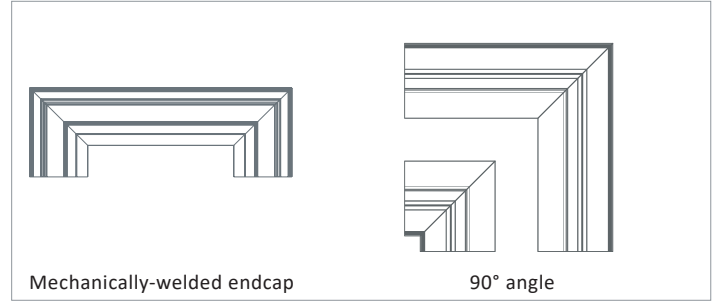

GR 3530 LED

Colour(s)

GORGES ■ LED

Luminous gorges architectural system, trimless, for orientable LED projectors. The system includes:

- Angles made of extruded aluminium profile (1m, 2m, 3m length)
- White or black 3-circuit tracks (1m, 2m, 3m, 4m length) and accessories
- Accent lighting projectors PR 5084-A LED
- Backlighting with batten LED luminaires RG 2509 (optional)
- **Accessorie(s):** mechanically-welded endcap, 90° angle

Standards

Class I | IP 20 | 650°

Dimensions

- ① Angle made of extruded aluminium profile
- ② 3-circuit track
- ③ PR 5084-A LED projector
- ④ Backlighting with batten LED luminaire RG 2509 (optional)
- ⑤ Finish coating

GR 3530 LED

ALUMINIUM PROFILE

3 CIRCUIT TRACK

ACCENT LIGHTING - PR 5084-A LED

- Orientable projector for LED SPOT module, maximum 1 498 lumens
- CRI of 95
- MacAdam Ellipse: 2 SDCM
- Available in 3 000 K, 3 500 K and 4 000 K
- 50 000 hours lamp life (L80B10)
- Luminous efficiency of system up to 95,3 lm/W
- 3-circuits track adaptor