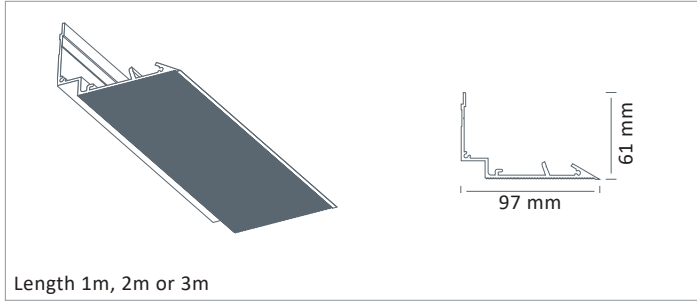

GR 3530 LED

Colour(s)

GORGES ■ LED

Luminous gorges architectural system, trimless, for orientable LED projectors. The system includes:

- Angles made of extruded aluminium profile (1m, 2m, 3m length)
- White or black 3-circuit tracks (1m, 2m, 3m, 4m length) and accessories
- Accent lighting projectors PR 5084-A LED
- Backlighting with batten LED luminaires RG 2509 (optional)
- **Accessorie(s):** mechanically-welded endcap, 90° angle

Standards

Class I | IP 20 | 650°

Dimensions

- ① Angle made of extruded aluminium profile
- ② 3-circuit track
- ③ PR 5084-A LED projector
- ④ Backlighting with batten LED luminaire RG 2509 (optional)
- ⑤ Finish coating

GR 3530 LED

ALUMINIUM PROFILE

3 CIRCUIT TRACK

ACCENT LIGHTING - PR 5084-A LED

- Orientable projector for LED SPOT module, maximum 1 498 lumens
- CRI of 95
- MacAdam Ellipse: 2 SDCM
- Available in 3 000 K, 3 500 K and 4 000 K
- 50 000 hours lamp life (L80B10)
- Luminous efficiency of system up to 95,3 lm/W
- 3-circuits track adaptor