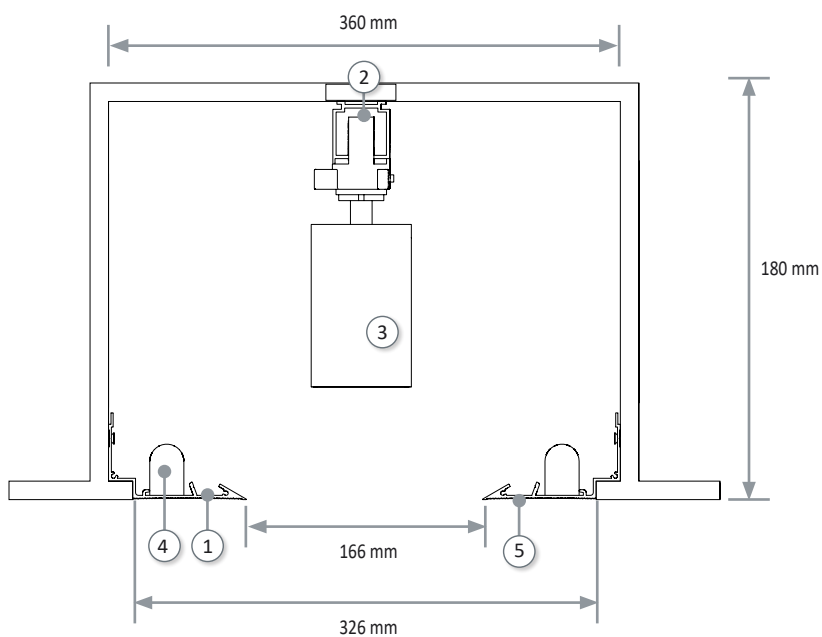

GR 3530 LED

Colour(s)

GORGES ■ LED

Luminous gorges architectural system, trimless, for orientable LED projectors. The system includes:

- Angles made of extruded aluminium profile (1m, 2m, 3m length)
- White or black 3-circuit tracks (1m, 2m, 3m, 4m length) and accessories
- Accent lighting projectors PR 5084-A LED
- Backlighting with batten LED luminaires RG 2509 (optional)
- **Accessorie(s):** mechanically-welded endcap, 90° angle

Standards

Class I | IP 20 | 650°

Dimensions

- ① Angle made of extruded aluminium profile
- ② 3-circuit track
- ③ PR 5084-A LED projector
- ④ Backlighting with batten LED luminaire RG 2509 (optional)
- ⑤ Finish coating

GR 3530 LED

ALUMINIUM PROFILE

3 CIRCUIT TRACK

ACCENT LIGHTING - PR 5084-A LED

- Orientable projector for LED SPOT module, maximum 1 498 lumens
- CRI of 95
- MacAdam Ellipse: 2 SDCM
- Available in 3 000 K, 3 500 K and 4 000 K
- 50 000 hours lamp life (L80B10)
- Luminous efficiency of system up to 95,3 lm/W
- 3-circuits track adaptor