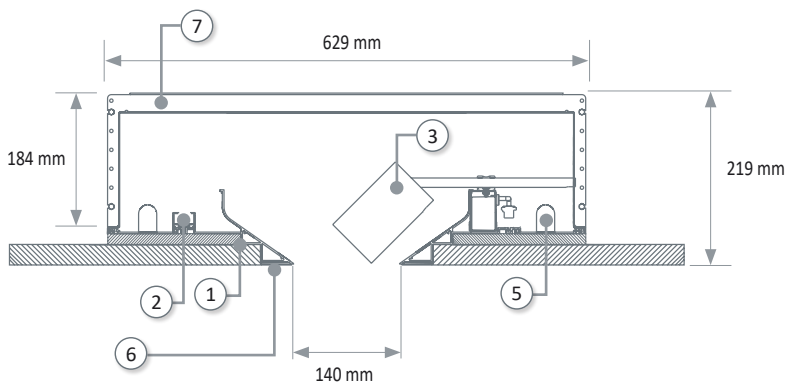

GR 3915 LED

Colour(s)

GORGES LED

Luminous gorges architectural system, trimless, for orientable LED projectors. The system includes:

- Angles made of extruded aluminium profile (1m, 2m, 3m length)
- White or black 1-circuit tracks (1m, 2m, 3m, 4m length) and accessories
- Accent lighting LED projectors PR 3915 LED
- Backlighting with batten LED luminaires RG 2509 (optional)
- **Accessorie(s):** mechanically-welded endcap, 90° angle

Dimensions

- ① Angle made of extruded aluminium profile
- ② 1-circuit track
- ③ PR 3915 LED projector
- ⑤ Backlighting with batten LED luminaire RG 2509 (optional)
- ⑥ Finish coating
- ⑦ Optional box

ALUMINIUM PROFILE

GR 3915 LED

1 CIRCUIT TRACK

ACCENT LIGHTING - PR 3915 LED

- Orientable projector for LED SPOT module, maximum 1498 lumens
- MacAdam Ellipse: 2 SDCM
- CRI of 95
- Available in 3 000 K, 3 500 K and 4 000 K
- 50 000 hours lamp life (L80B50)
- Luminous efficiency of system up to 99 lm/W
- 1-circuits track adaptor
- Housing and box made of painted powder aluminium
- Static heat sink
- Optical silicone lens
- **Weight:** approx. 1,20 kg
- **Driver(s):** Fixe (C Fixed)
- **Option(s):** Beam filter (s) (FF), Honeycomb diffuser (N.AB)