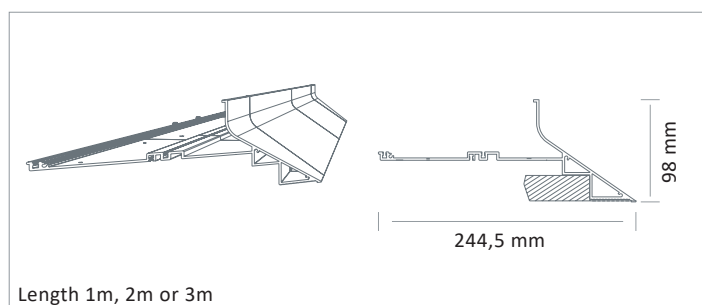

GR 3915 LED

Colour(s)

GORGES LED

Luminous gorges architectural system, trimless, for orientable LED projectors. The system includes:

- Angles made of extruded aluminium profile (1m, 2m, 3m length)
- White or black 1-circuit tracks (1m, 2m, 3m, 4m length) and accessories
- Accent lighting LED projectors PR 3915 LED
- Backlighting with batten LED luminaires RG 2509 (optional)
- **Accessorie(s):** mechanically-welded endcap, 90° angle

Dimensions

- ① Angle made of extruded aluminium profile
- ② 1-circuit track
- ③ PR 3915 LED projector
- ⑤ Backlighting with batten LED luminaire RG 2509 (optional)
- ⑥ Finish coating
- ⑦ Optional box

ALUMINIUM PROFILE

GR 3915 LED

1 CIRCUIT TRACK

ACCENT LIGHTING - PR 3915 LED

- Orientable projector for LED SPOT module, maximum 1498 lumens
- MacAdam Ellipse: 2 SDCM
- CRI of 95
- Available in 3 000 K, 3 500 K and 4 000 K
- 50 000 hours lamp life (L80B50)
- Luminous efficiency of system up to 99 lm/W
- 1-circuits track adaptor
- Housing and box made of painted powder aluminium
- Static heat sink
- Optical silicone lens
- **Weight:** approx. 1,20 kg
- **Driver(s):** Fixe (C Fixed)
- **Option(s):** Beam filter (s) (FF), Honeycomb diffuser (N.AB)