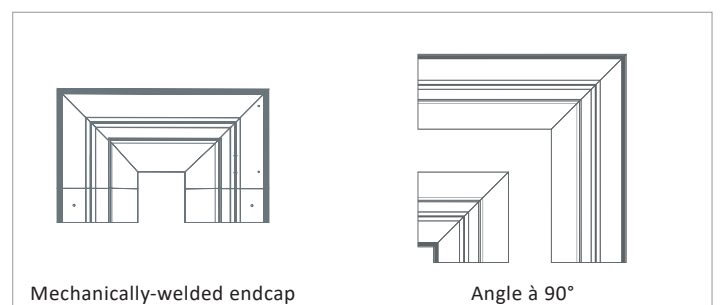

GR 3915 LED

Colour(s)

GORGES LED

Luminous gorges architectural system, trimless, for orientable LED projectors. The system includes:

- Angles made of extruded aluminium profile (1m, 2m, 3m length)
- White or black 1-circuit tracks (1m, 2m, 3m, 4m length) and accessories
- Accent lighting LED projectors PR 3915 LED
- Backlighting with batten LED luminaires RG 2509 (optional)
- **Accessorie(s):** mechanically-welded endcap, 90° angle

Dimensions

- ① Angle made of extruded aluminium profile
- ② 1-circuit track
- ③ PR 3915 LED projector
- ⑤ Backlighting with batten LED luminaire RG 2509 (optional)
- ⑥ Finish coating
- ⑦ Optional box

ALUMINIUM PROFILE

GR 3915 LED

1 CIRCUIT TRACK

ACCENT LIGHTING - PR 3915 LED

- Orientable projector for LED SPOT module, maximum 1498 lumens
- MacAdam Ellipse: 2 SDCM
- CRI of 95
- Available in 3 000 K, 3 500 K and 4 000 K
- 50 000 hours lamp life (L80B50)
- Luminous efficiency of system up to 99 lm/W
- 1-circuits track adaptor
- Housing and box made of painted powder aluminium
- Static heat sink
- Optical silicone lens
- **Weight:** approx. 1,20 kg
- **Driver(s):** Fixe (C Fixed)
- **Option(s):** Beam filter (s) (FF), Honeycomb diffuser (N.AB)