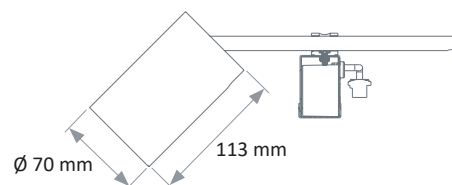

GR 3915 LED

1 CIRCUIT TRACK

ACCENT LIGHTING - PR 3915 LED

- Orientable projector for LED SPOT module, maximum 1498 lumens
- MacAdam Ellipse: 2 SDCM
- CRI of 95
- Available in 3 000 K, 3 500 K and 4 000 K
- 50 000 hours lamp life (L80B50)
- Luminous efficiency of system up to 99 lm/W
- 1-circuits track adaptor
- Housing and box made of painted powder aluminium
- Static heat sink
- Optical silicone lens
- **Weight:** approx. 1,20 kg
- **Driver(s):** Fixe (C Fixed)
- **Option(s):** Beam filter (s) (FF), Honeycomb diffuser (N.AB)

Driver(s)

Standards

Class II | IP 20 | 650°

Beam(s)

Dimensions

| ITEM | CONSUMPTION | LUMINOUS FLUX | SYSTEM EFFICIENCY | COLOUR TEMPERATURE | CRI | EFFICIENCY ENERGY CLASS |
|----------------------|-------------|---------------|-------------------|--------------------|-----|-------------------------|
| PR 3915 LED 800-930 | 8,6W | 787 lumens | 91,2 lm/W | 3000 K | 95 | E |
| PR 3915 LED 800-935 | 8,6W | 828 lumens | 96 lm/W | 3500 K | 95 | D |
| PR 3915 LED 850-940 | 8,6W | 854 lumens | 99 lm/W | 4000 K | 95 | D |
| PR 3915 LED 950-930 | 11W | 965 lumens | 87,7 lm/W | 3000 K | 95 | E |
| PR 3915 LED 1000-935 | 11W | 1015 lumens | 92,3 lm/W | 3500 K | 95 | D |
| PR 3915 LED 1050-940 | 11W | 1047 lumens | 95,2 lm/W | 4000 K | 95 | D |
| PR 3915 LED 1250-930 | 16W | 1248 lumens | 78 lm/W | 3000 K | 95 | E |
| PR 3915 LED 1300-935 | 16W | 1312 lumens | 82 lm/W | 3500 K | 95 | D |
| PR 3915 LED 1350-940 | 16W | 1354 lumens | 84,6 lm/W | 4000 K | 95 | D |
| PR 3915 LED 1400-930 | 17,1W | 1381 lumens | 80,6 lm/W | 3000 K | 95 | E |
| PR 3915 LED 1450-935 | 17,1W | 1452 lumens | 84,8 lm/W | 3500 K | 95 | D |
| PR 3915 LED 1500-940 | 17,1W | 1498 lumens | 87,5 lm/W | 4000 K | 95 | D |