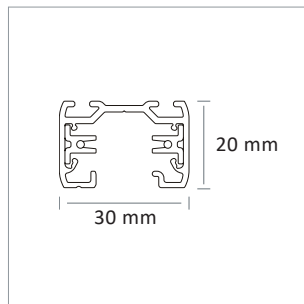

GR 3915 LED

Colour(s)

GORGES LED

Luminous gorges architectural system, trimless, for orientable LED projectors. The system includes:

- Angles made of extruded aluminium profile (1m, 2m, 3m length)
- White or black 1-circuit tracks (1m, 2m, 3m, 4m length) and accessories
- Accent lighting LED projectors PR 3915 LED
- Backlighting with batten LED luminaires RG 2509 (optional)
- **Accessorie(s):** mechanically-welded endcap, 90° angle

Dimensions

- ① Angle made of extruded aluminium profile
- ② 1-circuit track
- ③ PR 3915 LED projector
- ⑤ Backlighting with batten LED luminaire RG 2509 (optional)
- ⑥ Finish coating
- ⑦ Optional box

ALUMINIUM PROFILE

GR 3915 LED

1 CIRCUIT TRACK

ACCENT LIGHTING - PR 3915 LED

- Orientable projector for LED SPOT module, maximum 1498 lumens
- MacAdam Ellipse: 2 SDCM
- CRI of 95
- Available in 3 000 K, 3 500 K and 4 000 K
- 50 000 hours lamp life (L80B50)
- Luminous efficiency of system up to 99 lm/W
- 1-circuits track adaptor
- Housing and box made of painted powder aluminium
- Static heat sink
- Optical silicone lens
- **Weight:** approx. 1,20 kg
- **Driver(s):** Fixe (C Fixed)
- **Option(s):** Beam filter (s) (FF), Honeycomb diffuser (N.AB)