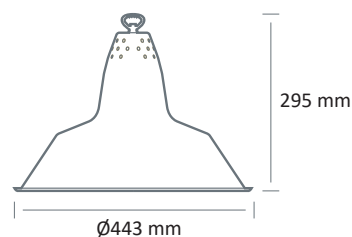

AR 1528 LED

Colour(s)

HIGH BAY ■ LED

- High bay for LED SPOT module, maximum 3 949 lumens
- CRI of 80 or 90
- MacAdam Ellipse: 3 SDCM
- Available in 2 500 K, 3 000 K and 4 000 K
- 50 000 hours lamp life (L80B10)
- Luminous efficiency of system up to 145,7 lm/W
- Diffuser made of faceted aluminium
- Housing made of embossed aluminium
- Static heat sink
- **Weight:** approx. 4,4 kg
- **Included:** Suspension kit (KS)
- **Driver(s):** Fixed, Dimmable driver DALI (CDIMMDALI)
- **Option(s):** Fast connector (CORD), E27

Driver(s)

Standards

Class I | IP 20 | 650°

Beam(s)

Dimensions

ITEM	SECTION	POWER	CONSUMPTION	LUMINOUS FLUX	SYSTEM EFFICIENCY	COLOUR TEMPERATURE	CRI	EFFICIENCY ENERGY CLASS
AR 1528 LED 2000-925	Bakery	23,7W	26,9W	2086 lumens	77,5 lm/W	2500 K	90	-
AR 1528 LED 2000-930	Butchery	23,7W	26,9W	2158 lumens	80,2 lm/W	3000 K	90	-
AR 1528 LED 3300-930		23,8W	27,1W	3281 lumens	121 lm/W	3000 K	90	E
AR 1528 LED 3400-940		23,8W	27,1W	3384 lumens	124,9 lm/W	4000 K	90	E
AR 1528 LED 3700-830		23,8W	27,1W	3684 lumens	135,9 lm/W	3000 K	80	D
AR 1528 LED 3900-840		23,8W	27,1W	3949 lumens	145,7 lm/W	4000 K	80	D