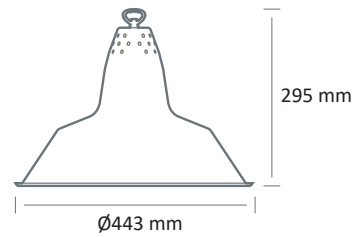

AR 1528 LED

Colour(s)

HIGH BAY ■ LED

- High bay for LED SPOT module, maximum 3 949 lumens
- CRI of 80 or 90
- MacAdam Ellipse: 3 SDCM
- Available in 2 500 K, 3 000 K and 4 000 K
- 50 000 hours lamp life (L80B10)
- Luminous efficiency of system up to 145,7 lm/W
- Diffuser made of faceted aluminium
- Housing made of embossed aluminium
- Static heat sink
- **Weight:** approx. 4,4 kg
- **Included:** Suspension kit (KS)
- **Driver(s):** Fixed, Dimmable driver DALI (CDIMMDALI)
- **Option(s):** Fast connector (CORD), E27

Driver(s)

Standards

Class I | IP 20 | 650°

Beam(s)

Dimensions

ITEM	SECTION	POWER	CONSUMPTION	LUMINOUS FLUX	SYSTEM EFFICIENCY	COLOUR TEMPERATURE	CRI	EFFICIENCY ENERGY CLASS
AR 1528 LED 2000-925	Bakery	23,7W	26,9W	2086 lumens	77,5 lm/W	2500 K	90	-
AR 1528 LED 2000-930	Butchery	23,7W	26,9W	2158 lumens	80,2 lm/W	3000 K	90	-
AR 1528 LED 3300-930		23,8W	27,1W	3281 lumens	121 lm/W	3000 K	90	E
AR 1528 LED 3400-940		23,8W	27,1W	3384 lumens	124,9 lm/W	4000 K	90	E
AR 1528 LED 3700-830		23,8W	27,1W	3684 lumens	135,9 lm/W	3000 K	80	D
AR 1528 LED 3900-840		23,8W	27,1W	3949 lumens	145,7 lm/W	4000 K	80	D