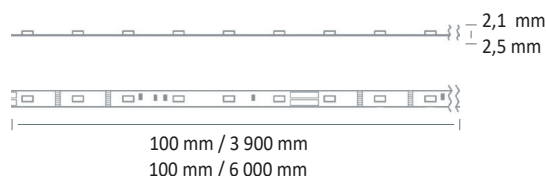

RB 2331 LED RGB-RGBW IPOO

BATTEN LUMINAIRES / LED FLEX ■ LED

- IPOO colored LED FLEX, 24 volts, for decorative lighting
- Color lighting RGB or RGBW
- Up to 40 000 hours lamp life
- Plug-type connector for power supply and electrical connection of led flex
- 3M self-adhesive led flex for easier installation
- **Weight:** Approx. 0,5 kg
- **Length(s):** Led flex total length 3900 mm, 6000 mm divisible
- **Driver(s):** Fixed, Dimmable driver DALI (CDIMMDALI)
- **For LED flex larger than 8 W/m, it is recommended to associate an aluminum profile**

Driver(s)

Standards

Class III | IP 00 | 650°

Beam(s)

Dimensions

	ITEM	CONSUMPTION (WATT/METER)	RGB FLUX (LUMENS/METER)	WHITE FLUX (LUMENS/METER)	COLOR	LENGTH (M)	CUTTING (MM)	PITCH	EFFICIENCY ENERGY CLASS
EMPHASIZE	RB 2331 LED 700-RGBW-822	10.7 W/m	297 Lm/m	360 Lm/m	RGB+2200K	6 m	150 mm	25 mm	E
	RB 2331 LED 700-RGBW-827	9.8 W/m	297 Lm/m	400 Lm/m	RGB+2700K	6 m	150 mm	25 mm	E
	RB 2331 LED 700-RGBW-830	9.8 W/m	297 Lm/m	400 Lm/m	RGB+3000K	6 m	150 mm	25 mm	E
DECORATE	RB 2331 LED 700-RGBW-840	9.6 W/m	297 Lm/m	400 Lm/m	RGB+4000K	6 m	150 mm	25 mm	E
	RB 2331 LED 700-RGBW-865	9.6 W/m	297 Lm/m	400 Lm/m	RGB+6500K	6 m	150 mm	25 mm	E
	RB 2331 LED 1300-RGBW-822	19.9 W/m	493 Lm/m	720 Lm/m	RGB+2200K	3.9 m	100 mm	16 mm	E
	RB 2331 LED 1300-RGBW-827	17.9 W/m	493 Lm/m	800 Lm/m	RGB+2700K	3.9 m	100 mm	16 mm	E
	RB 2331 LED 1300-RGBW-830	17.9 W/m	493 Lm/m	800 Lm/m	RGB+3000K	3.9 m	100 mm	16 mm	E
	RB 2331 LED 1300-RGBW-840	17.4 W/m	493 Lm/m	800 Lm/m	RGB+4000K	3.9 m	100 mm	16 mm	E
	RB 2331 LED 1300-RGBW-865	17.4 W/m	493 Lm/m	800 Lm/m	RGB+6500K	3.9 m	100 mm	16 mm	E