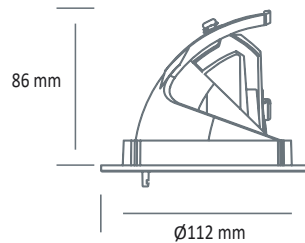

EO 2250 LED

Colour(s)

Ø100 mm

ORIENTABLE AND ADJUSTABLE - LED

- Circular recessed orientable spotlight for LED SPOT module, maximum 1500 lumens
- CRI of 80
- MacAdam Ellipse: 3 SDCM
- Available in 3 000 K
- 50 000 hours lamp life (L80B50)
- Luminous efficiency of system up to 115,5 lm/W
- Housing made of die-cast aluminium
- Static heat sink
- **Weight:** Approx. 0,5 kg
- **Driver(s):** Fixe (C Fixed)
- **Option(s):** Fast connector (CORD)

Driver(s)

Standards

Classe III | IP 20 | 650°

Beam(s)

Dimensions

ITEM	CONSUMPTION	LUMINOUS FLUX	SYSTEM EFFICIENCY	COLOUR TEMPERATURE	CRI	EFFICIENCY ENERGY CLASS
EO 2250 LED 1500-830	13W	1500 lumens	115,5 lm/W	3000 K	80	D