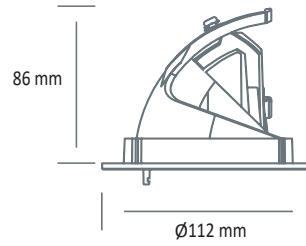

EO 2250 LED

Colour(s)

Ø100 mm

ORIENTABLE AND ADJUSTABLE - LED

- Circular recessed orientable spotlight for LED SPOT module, maximum 1500 lumens
- CRI of 80
- MacAdam Ellipse: 3 SDCM
- Available in 3 000 K
- 50 000 hours lamp life (L80B50)
- Luminous efficiency of system up to 115,5 lm/W
- Housing made of die-cast aluminium
- Static heat sink
- **Weight:** Approx. 0,5 kg
- **Driver(s):** Fixe (C Fixed)
- **Option(s):** Fast connector (CORD)

Driver(s)

Standards

Class III | IP 20 | 650°

Beam(s)

Dimensions

ITEM	CONSUMPTION	LUMINOUS FLUX	SYSTEM EFFICIENCY	COLOUR TEMPERATURE	CRI	EFFICIENCY ENERGY CLASS
EO 2250 LED 1500-830	13W	1500 lumens	115,5 lm/W	3000 K	80	D