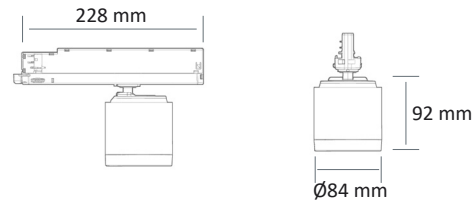

PR 2076 LED

Colour(s)

LED PROJECTORS

- Orientable projector LED SPOT module, maximum 4 500 lumens
- CRI of 80 or 90
- MacAdam Ellipse: 3 SDCM
- Available in 2 700 K, 3 000 K and 4000 K
- 50 000 hours life expectancy (L80B10)
- Luminous efficiency of system up to 138,5 lm/W
- 3-circuits track adaptor
- Head of spot made of die-cast aluminium
- Static heat sink
- Optical protection clear glass
- **Adjustable:** 90° and Turnable: 355°
- **Weight:** approx. 1,3 kg
- **Driver(s):** Fixed, Dimmable driver DALI (CDIMMDALI)
- **Option(s):** food module

Driver(s)

Standards

Class II | IP 20 | 650°

Beam(s)

Dimensions

ITEM	POWER	CONSUMPTION	LUMINOUS FLUX	SYSTEM EFFICIENCY	COLOUR TEMPERATURE	CRI	EFFICIENCY ENERGY CLASS
PR 2076 LED 3000-927	25W	28W	3000 lumens	107 lm/W	2700 K	90	E
PR 2076 LED 3000-930	25W	28W	2975 lumens	106 lm/W	3000 K	90	E
PR 2076 LED 3000-940	25W	28W	3325 lumens	118,5 lm/W	4000 K	90	E
PR 2076 LED 3500-927	31W	35W	3450 lumens	98,5 lm/W	2700 K	90	E
PR 2076 LED 3500-930	31W	35W	3450 lumens	98,5 lm/W	3000 K	90	E
PR 2076 LED 3500-940	31W	35W	3850 lumens	110 lm/W	4000 K	90	E
PR 2076 LED 3500-830	25W	28W	3700 lumens	132 lm/W	3000 K	80	D
PR 2076 LED 3500-840	25W	28W	3875 lumens	138,5 lm/W	4000 K	80	D
PR 2076 LED 4500-830	31W	35W	4275 lumens	122 lm/W	3000 K	80	D
PR 2076 LED 4500-840	31W	35W	4500 lumens	128,5 lm/W	4000 K	80	D