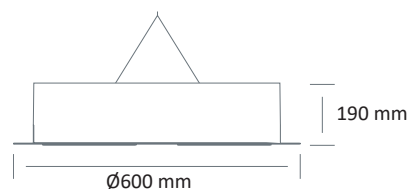

Beam(s)

Dimensions