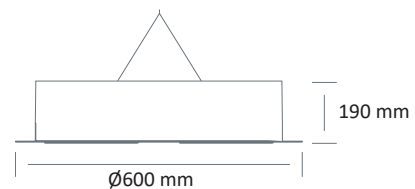

Beam(s)

Dimensions