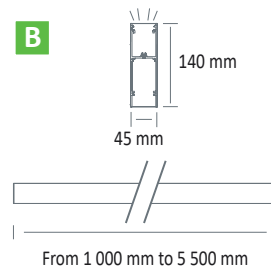

SE 3951 LED

Recessed version

2000 x 45mm

Suspended version

Overhanging version

A

B

C

PROFILES ■ LED

- Lighting system in aluminum profile
- Available in recessed, suspended and overhanging version
- RAL colours on demand

Dimensions

Indirect lighting tray (in option)

■ PR 3951 LED

- CRI of 90
- Available in 3 000 K and 4 000 K
- 50 000 hours lamp life (L80B50)
- Luminous efficiency of system up to 83 lm/W
- Static heat sink
- Silicone lens