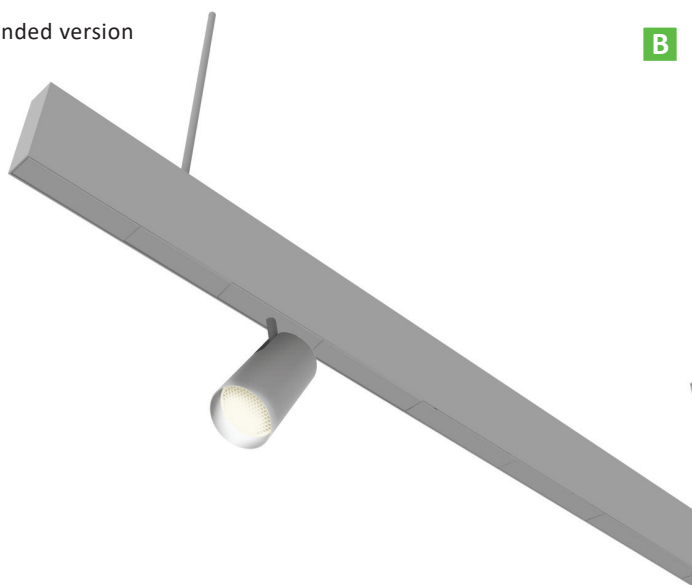

SE 3951 LED

Recessed version

2000 x 45mm

Suspended version

Overhanging version

A

B

C

PROFILES ■ LED

- Lighting system in aluminum profile
- Available in recessed, suspended and overhanging version
- RAL colours on demand

Dimensions

Indirect lighting tray (in option)

■ PR 3951 LED

- CRI of 90
- Available in 3 000 K and 4 000 K
- 50 000 hours lamp life (L80B50)
- Luminous efficiency of system up to 83 lm/W
- Static heat sink
- Silicone lens