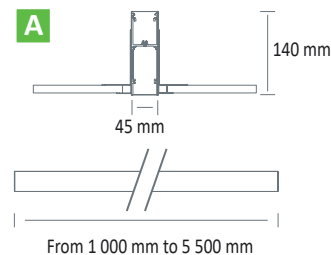

SE 3951 LED

Recessed version

2000 x 45mm

Suspended version

Overhanging version

A

B

C

PROFILES ■ LED

- Lighting system in aluminum profile
- Available in recessed, suspended and overhanging version
- RAL colours on demand

Dimensions

Indirect lighting tray (in option)

■ PR 3951 LED

- CRI of 90
- Available in 3 000 K and 4 000 K
- 50 000 hours lamp life (L80B50)
- Luminous efficiency of system up to 83 lm/W
- Static heat sink
- Silicone lens