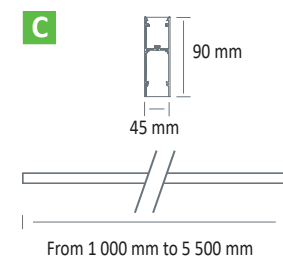

SE 3951 LED

Recessed version

2000 x 45mm

Suspended version

Overhanging version

A

B

C

PROFILES ■ LED

- Lighting system in aluminum profile
- Available in recessed, suspended and overhanging version
- RAL colours on demand

Dimensions

Indirect lighting tray (in option)

■ PR 3951 LED

- CRI of 90
- Available in 3 000 K and 4 000 K
- 50 000 hours lamp life (L80B50)
- Luminous efficiency of system up to 83 lm/W
- Static heat sink
- Silicone lens