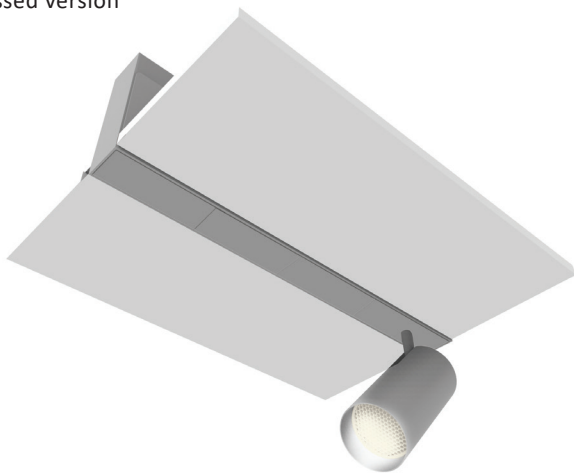

SE 3951 LED

Recessed version

2000 x 45mm

Suspended version

Overhanging version

A

B

C

PROFILES ■ LED

- Lighting system in aluminum profile
- Available in recessed, suspended and overhanging version
- RAL colours on demand

Dimensions

Indirect lighting tray (in option)

■ PR 3951 LED

- CRI of 90
- Available in 3 000 K and 4 000 K
- 50 000 hours lamp life (L80B50)
- Luminous efficiency of system up to 83 lm/W
- Static heat sink
- Silicone lens