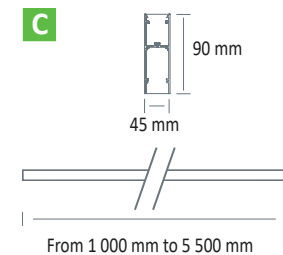

# SE 3951 LED

Recessed version

2000 x 45mm

Suspended version

Overhanging version

A

B

C

## Dimensions

Indirect lighting tray (in option)