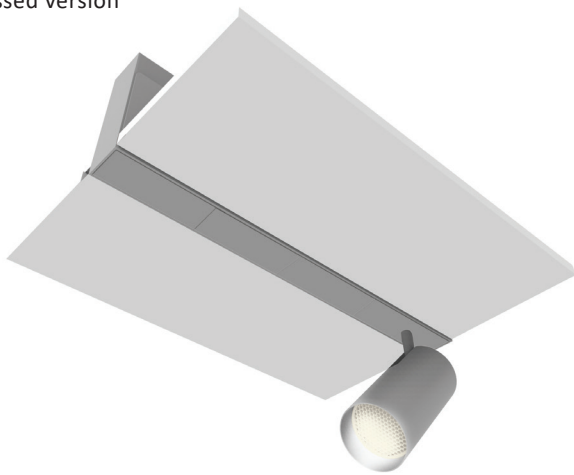

# SE 3951 LED

Recessed version

2000 x 45mm

Suspended version

Overhanging version

A

B

C

# PROFILES ■ LED

- Lighting system in aluminum profile
- Available in recessed, suspended and overhanging version
- RAL colours on demand

## Dimensions

Indirect lighting tray (in option)