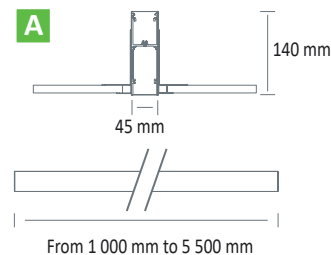

# SE 3951 LED

Recessed version

2000 x 45mm

Suspended version

Overhanging version

A

B

C

## Dimensions

Indirect lighting tray (in option)