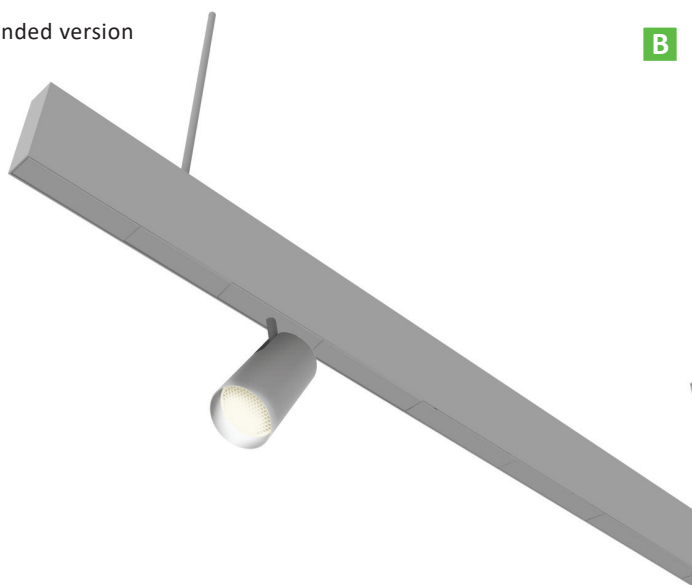

# SE 3951 LED

Recessed version

2000 x 45mm

Suspended version

Overhanging version

A

B

C

# PROFILES ■ LED

- Lighting system in aluminum profile
- Available in recessed, suspended and overhanging version
- RAL colours on demand

## Dimensions

Indirect lighting tray (in option)