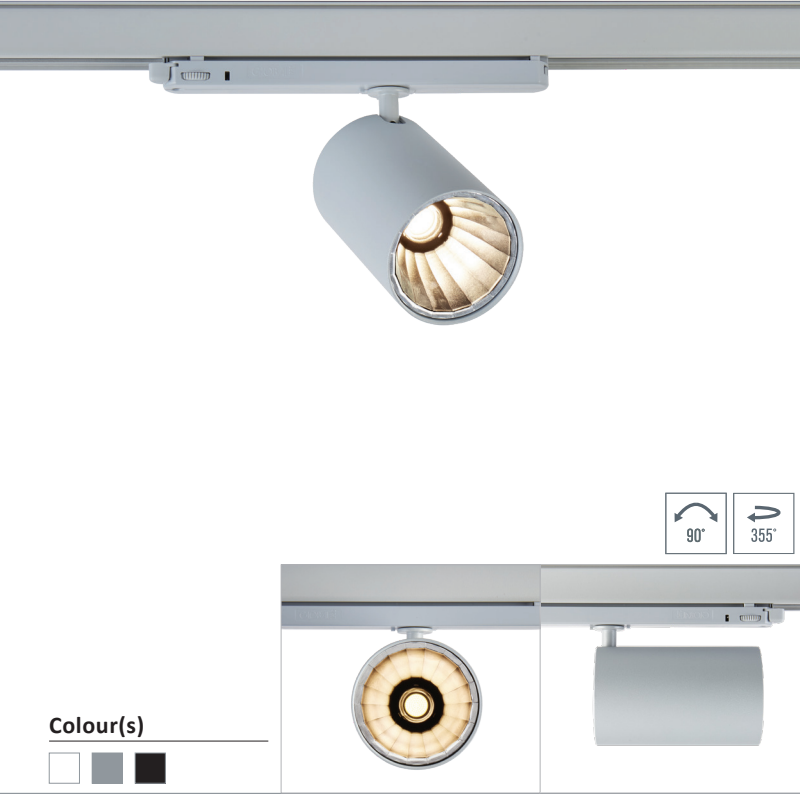

# PR 5056-A LED

## LED PROJECTORS

- Orientable projector for LED SPOT module, maximum 4685 lumens
- CRI of 90
- MacAdam Ellipse: 3 SDCM
- Available in 2 500 K, 3 000 K, 4 000 K
- 50 000 hours lamp life (L80B10)
- Luminous efficiency of system up to 137,5 lm/W
- 3-circuits track adaptor with integrated driver
- Head of spot made of die-cast aluminium
- Static heat sink
- **Weight:** approx. 0,9 kg
- **Driver(s) :** Fixed, Dimmable driver DALI (CDIMMDALI), Casambi Driver
- **Option(s) :** Elliptic reflector (ELIP), Barn door(VOL)
- Photobiological risk group 0