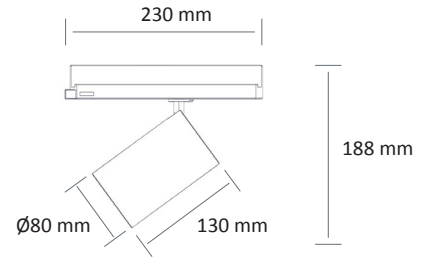

## LED PROJECTORS

- Orientable projector for LED SPOT module, maximum 4685 lumens
- CRI of 90
- MacAdam Ellipse: 3 SDCM
- Available in 2 500 K, 3 000 K, 4 000 K
- 50 000 hours lamp life (L80B10)
- Luminous efficiency of system up to 137,5 lm/W
- 3-circuits track adaptor with integrated driver
- Head of spot made of die-cast aluminium
- Static heat sink
- **Weight:** approx. 0,9 kg
- **Driver(s) :** Fixed, Dimmable driver DALI (CDIMMDALI), Casambi Driver
- **Option(s) :** Elliptic reflector (ELIP), Barn door(VOL)
- Photobiological risk group 0

### Standards

Class II | IP 20 | 650° | GPO

### Dimensions