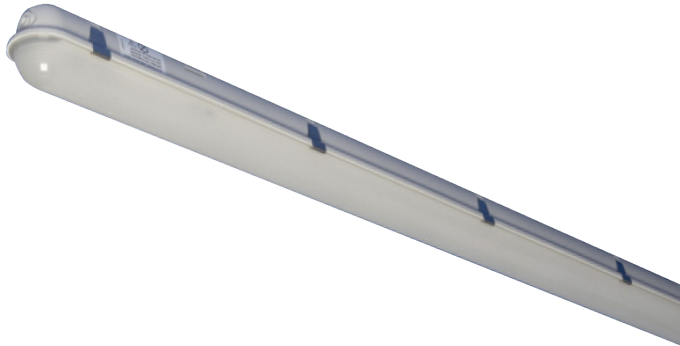

ET 2658 LED

EXTRA PROTECTED LUMINAIRES ■ LED

- Waterproof IP 65 ceiling mounted luminaire for LINEAR LED module, maximum 8 120 lumens
- CRI of 80
- Ellipse de MacAdam : 3 SDCM
- Available in 4 000 K
- 50 000 hours lamp life (L80B10)
- Luminous efficiency of system up to 160,9 lm/W
- Housing made of injected polycarbonate
- Opal optical
- Clip made of stainless steel
- Static heat sink
- Fixed terminal with an installation and electrical connection (2 compression-gland)
- **Weight:** approx. 2,5 kg
- **Driver(s):** Fixed, 1-10 V Driver (1-10V), Dimmable driver DALI (CDIMMDALI)
- **Option(s):** Electrical connection (through wiring, Lighting sensor)

Driver(s)

Standards

Class I | IP 65 | 850° | IK 08

Light distribution

Dimensions

Colour(s)

ITEM	DIMENSIONS (mm)	CONSUMPTION	LUMINOUS FLUX	SYSTEM EFFICIENCY	COLOUR TEMPERATURE	CRI	EFFICIENCY ENERGY CLASS
ET 2658 LED-2130-840	665x84x98,5	14W	2130 lumens	152,1 lm/W	4000 K	80	D
ET 2658 LED-4300-840	1275x84x98,5	27W	4343 lumens	160,9 lm/W	4000 K	80	D
ET 2658 LED-5800-840	1275x84x98,5	40W	5830 lumens	145,7 lm/W	4000 K	80	D
ET 2658 LED-8100-840	1575x134x98,5	55W	8120 lumens	147,6 lm/W	4000 K	80	D