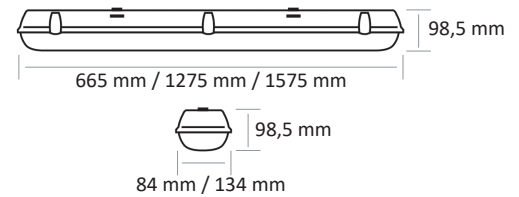

ET 2658 LED

EXTRA PROTECTED LUMINAIRES ■ LED

- Waterproof IP 65 ceiling mounted luminaire for LINEAR LED module, maximum 8 120 lumens
- CRI of 80
- Ellipse de MacAdam : 3 SDCM
- Available in 4 000 K
- 50 000 hours lamp life (L80B10)
- Luminous efficiency of system up to 160,9 lm/W
- Housing made of injected polycarbonate
- Opal optical
- Clip made of stainless steel
- Static heat sink
- Fixed terminal with an installation and electrical connection (2 compression-gland)
- **Weight:** approx. 2,5 kg
- **Driver(s):** Fixed, 1-10 V Driver (1-10V), Dimmable driver DALI (CDIMMDALI)
- **Option(s):** Electrical connection (through wiring, Lighting sensor)

Driver(s)

Standards

Class I | IP 65 | 850° | IK 08

Light distribution

Dimensions

Colour(s)

ITEM	DIMENSIONS (mm)	CONSUMPTION	LUMINOUS FLUX	SYSTEM EFFICIENCY	COLOUR TEMPERATURE	CRI	EFFICIENCY ENERGY CLASS
ET 2658 LED-2130-840	665x84x98,5	14W	2130 lumens	152,1 lm/W	4000 K	80	D
ET 2658 LED-4300-840	1275x84x98,5	27W	4343 lumens	160,9 lm/W	4000 K	80	D
ET 2658 LED-5800-840	1275x84x98,5	40W	5830 lumens	145,7 lm/W	4000 K	80	D
ET 2658 LED-8100-840	1575x134x98,5	55W	8120 lumens	147,6 lm/W	4000 K	80	D