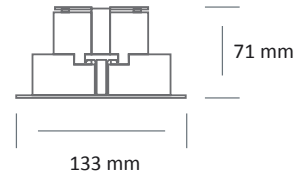

EO 2245-1 LED

116 x 116 mm  

EO 2245-2 LED

116 x 240 mm  

EO 2245-3 LED

116 x 360 mm  

**Colour(s)**

## EO 2245 LED

- Recessed orientable spotlight, simple, double or triple gimbal modules, for LED SPOT module, maximum 3 x 3 930 lumens
- CRI of 80 or 90
- MacAdam Ellipse: 3 SDCM
- Available in 3 000 K and 4 000 K
- 50 000 hours lamp life (L80B10)
- Luminous efficiency of system up to 131 lm/W
- Springs in pressure for easier installation
- Static heat sink
- **Weight:** approx. 1 kg (simple), 2 kg (double), 3 kg (triple)
- **Driver(s):** Fixed, Dimmable driver DALI (CDIMMDALI)
- **Option(s):** Fast connector (CORD)

### Standards

Class I | IP 20 | 650°