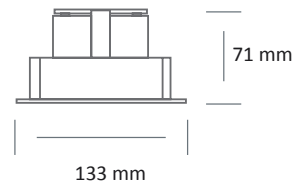

EO 2245-1 LED

116 x 116 mm  

EO 2245-2 LED

116 x 240 mm  

EO 2245-3 LED

116 x 360 mm  

**Colour(s)**

## EO 2245 LED

- Recessed orientable spotlight, simple, double or triple gimbal modules, for LED SPOT module, maximum 3 x 3 930 lumens
- CRI of 80 or 90
- MacAdam Ellipse: 3 SDCM
- Available in 3 000 K and 4 000 K
- 50 000 hours lamp life (L80B10)
- Luminous efficiency of system up to 131 lm/W
- Springs in pressure for easier installation
- Static heat sink
- **Weight:** approx. 1 kg (simple), 2 kg (double), 3 kg (triple)
- **Driver(s):** Fixed, Dimmable driver DALI (CDIMMDALI)
- **Option(s):** Fast connector (CORD)