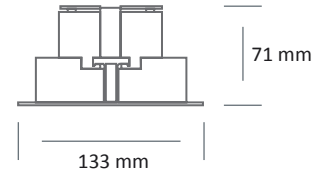

EO 2245-1 LED

116 x 116 mm  

EO 2245-2 LED

116 x 240 mm  

EO 2245-3 LED

116 x 360 mm  

**Colour(s)**

## EO 2245 LED

- Recessed orientable spotlight, simple, double or triple gimbal modules, for LED SPOT module, maximum 3 x 3 930 lumens
- CRI of 80 or 90
- MacAdam Ellipse: 3 SDCM
- Available in 3 000 K and 4 000 K
- 50 000 hours lamp life (L80B10)
- Luminous efficiency of system up to 131 lm/W
- Springs in pressure for easier installation
- Static heat sink
- **Weight:** approx. 1 kg (simple), 2 kg (double), 3 kg (triple)
- **Driver(s):** Fixed, Dimmable driver DALI (CDIMMDALI)
- **Option(s):** Fast connector (CORD)

### Standards

Class I | IP 20 | 650°