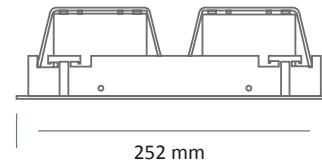

EO 2245-1 LED

116 x 116 mm  

EO 2245-2 LED

116 x 240 mm  

EO 2245-3 LED

116 x 360 mm  

**Colour(s)**

## EO 2245 LED

- Recessed orientable spotlight, simple, double or triple gimbal modules, for LED SPOT module, maximum 3 x 3 930 lumens
- CRI of 80 or 90
- MacAdam Ellipse: 3 SDCM
- Available in 3 000 K and 4 000 K
- 50 000 hours lamp life (L80B10)
- Luminous efficiency of system up to 131 lm/W
- Springs in pressure for easier installation
- Static heat sink
- **Weight:** approx. 1 kg (simple), 2 kg (double), 3 kg (triple)
- **Driver(s):** Fixed, Dimmable driver DALI (CDIMMDALI)
- **Option(s):** Fast connector (CORD)