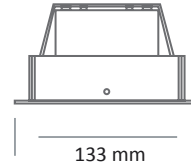

EO 2245-1 LED

116 x 116 mm  

EO 2245-2 LED

116 x 240 mm  

EO 2245-3 LED

116 x 360 mm  

**Colour(s)**

## EO 2245 LED

- Recessed orientable spotlight, simple, double or triple gimbal modules, for LED SPOT module, maximum 3 x 3 930 lumens
- CRI of 80 or 90
- MacAdam Ellipse: 3 SDCM
- Available in 3 000 K and 4 000 K
- 50 000 hours lamp life (L80B10)
- Luminous efficiency of system up to 131 lm/W
- Springs in pressure for easier installation
- Static heat sink
- **Weight:** approx. 1 kg (simple), 2 kg (double), 3 kg (triple)
- **Driver(s):** Fixed, Dimmable driver DALI (CDIMMDALI)
- **Option(s):** Fast connector (CORD)