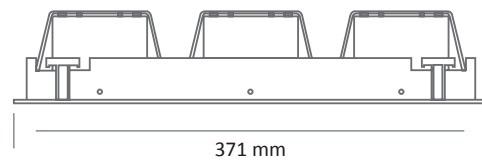

EO 2245-1 LED

116 x 116 mm  

EO 2245-2 LED

116 x 240 mm  

EO 2245-3 LED

116 x 360 mm  

**Colour(s)**

## EO 2245 LED

- Recessed orientable spotlight, simple, double or triple gimbal modules, for LED SPOT module, maximum 3 x 3 930 lumens
- CRI of 80 or 90
- MacAdam Ellipse: 3 SDCM
- Available in 3 000 K and 4 000 K
- 50 000 hours lamp life (L80B10)
- Luminous efficiency of system up to 131 lm/W
- Springs in pressure for easier installation
- Static heat sink
- **Weight:** approx. 1 kg (simple), 2 kg (double), 3 kg (triple)
- **Driver(s):** Fixed, Dimmable driver DALI (CDIMMDALI)
- **Option(s):** Fast connector (CORD)