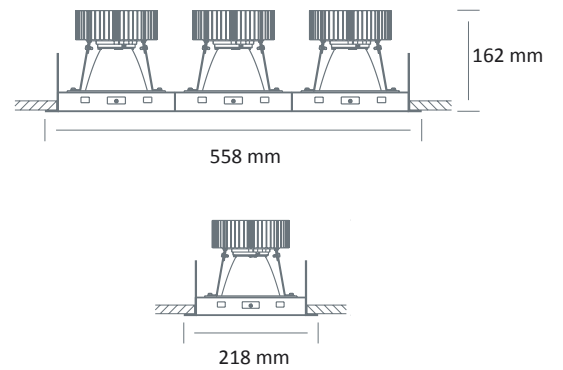

EO 3845-1 LED CARDAN

187x187 mm

EO 3845-2 LED CARDAN

187x355 mm

EO 3845-3 LED CARDAN

187x525 mm

Colour(s)

EO 3845 LED CARDAN

- Recessed orientable spotlight, single, double or triple gimbal module, for LED SPOT module, maximum 3 x 6 133 lumens
- CRI of 80 or 90
- MacAdam Ellipse: 3 SDCM
- Available in 3 000 K and 4 000 K
- 50 000 hours lamp life (L80B10)
- Luminous efficiency of system up to 143,5 lm/W
- Springs in pressure for easier installation
- Built-in frame made of die-cast aluminium
- Anti-glare ring made of die-cast aluminium
- Static heat sink
- Interchangeable reflector, diameter 111 mm
- **Weight:** Approx. 2,5 kg (simple), 4,8 kg (double), 7 kg (triple)
- **Driver(s):** Fixed, Dimmable driver DALI (CDIMMDALI)
- **Option(s):** Fast connector (CORD), Protection lens (LP)