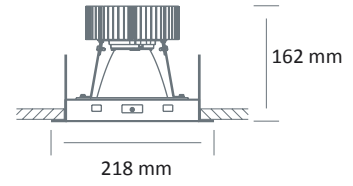

EO 3845-1 LED CARDAN

187x187 mm

EO 3845-2 LED CARDAN

187x355 mm

EO 3845-3 LED CARDAN

187x525 mm

Colour(s)

EO 3845 LED CARDAN

- Recessed orientable spotlight, single, double or triple gimbal module, for LED SPOT module, maximum 3 x 6 133 lumens
- CRI of 80 or 90
- MacAdam Ellipse: 3 SDCM
- Available in 3 000 K and 4 000 K
- 50 000 hours lamp life (L80B10)
- Luminous efficiency of system up to 143,5 lm/W
- Springs in pressure for easier installation
- Built-in frame made of die-cast aluminium
- Anti-glare ring made of die-cast aluminium
- Static heat sink
- Interchangeable reflector, diameter 111 mm
- **Weight:** Approx. 2,5 kg (simple), 4,8 kg (double), 7 kg (triple)
- **Driver(s):** Fixed, Dimmable driver DALI (CDIMMDALI)
- **Option(s):** Fast connector (CORD), Protection lens (LP)