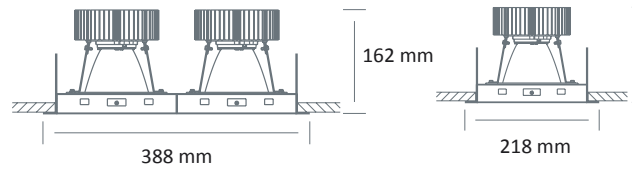

EO 3845-1 LED CARDAN

187x187 mm

EO 3845-2 LED CARDAN

187x355 mm

EO 3845-3 LED CARDAN

187x525 mm

Colour(s)

EO 3845 LED CARDAN

- Recessed orientable spotlight, single, double or triple gimbal module, for LED SPOT module, maximum 3 x 6 133 lumens
- CRI of 80 or 90
- MacAdam Ellipse: 3 SDCM
- Available in 3 000 K and 4 000 K
- 50 000 hours lamp life (L80B10)
- Luminous efficiency of system up to 143,5 lm/W
- Springs in pressure for easier installation
- Built-in frame made of die-cast aluminium
- Anti-glare ring made of die-cast aluminium
- Static heat sink
- Interchangeable reflector, diameter 111 mm
- **Weight:** Approx. 2,5 kg (simple), 4,8 kg (double), 7 kg (triple)
- **Driver(s):** Fixed, Dimmable driver DALI (CDIMMDALI)
- **Option(s):** Fast connector (CORD), Protection lens (LP)