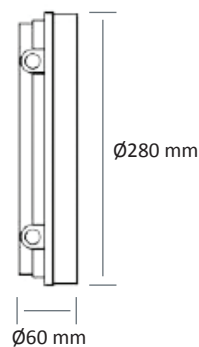

Efficiency energy class

Light distribution

Dimensions

ITEM	CONSUMPTION	LUMINOUS FLUX	SYSTEM EFFICIENCY	COLOUR TEMPERATURE	CRI
ET 2207 LED-1000-840	14W	1030 lumens	73,5 lm/W	4000 K	85