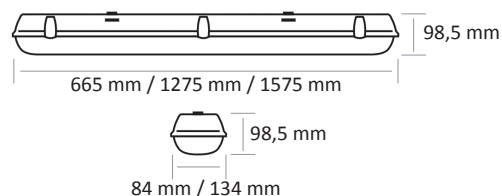

## EXTRA PROTECTED LUMINAIRES ■ LED

- Waterproof IP 65 ceiling mounted luminaire for LINEAR LED module, maximum 7 760 lumens
- CRI of 80
- Ellipse de MacAdam : 3 SDCM
- Available in 4 000 K
- 50 000 hours lamp life (L80B10)
- Luminous efficiency of system up to 140,5 lm/W
- Housing made of injected polycarbonate
- Opal optical
- Clip made of stainless steel
- Static heat sink
- Fixed terminal with an installation and electrical connection (2 compression-gland)
- **Weight:** approx. 2,5 kg
- **Driver(s):** Fixed, 1-10 V Driver (1-10V), Dimmable driver DALI (CDIMMDALI)
- **Option(s):** Electrical connection (through wiring, Lighting sensor)

### Dimensions

ITEM	DIMENSIONS (mm)	CONSUMPTION	LUMINOUS FLUX	SYSTEM EFFICIENCY	COLOUR TEMPERATURE	CRI
ET 2658 LED-2130-840	665x84x98,5	16W	2130 lumens	133 lm/W	4000 K	80
ET 2658 LED-4500-840	1275x84x98,5	32W	4490 lumens	140,5 lm/W	4000 K	80
ET 2658 LED-6200-840	1275x134x98,5	45W	6210 lumens	138 lm/W	4000 K	80
ET 2658 LED-7700-840	1575x134x98,5	56W	7760 lumens	138,5 lm/W	4000 K	80