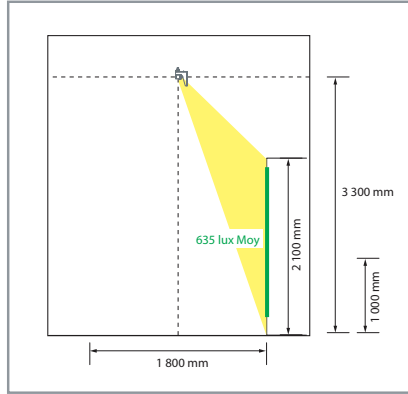

Driver(s)

Standards

Class I | IP 20 | 650°

Efficiency energy class

Dimensions

262 mm

240 mm

149 mm

LIGHT DISTRIBUTION

* Type A : Advised reflector for track installation at 3m50 height

** Type B : Advised reflector for track installation between 2m80 and 3m20 height

ADVISED CONFIGURATION

(0,9 LIGHTING DEPRECIATION)

TYPE A REFLECTOR (TRACK INSTALLED AT 3M50 HEIGHT)

- CONFIGURATION :
- 4 500 LUMENS

Aisle width
1 800 mm

Aisle width
2 000 mm

Aisle width
2 200 mm

Aisle width
2 500 mm

TYPE B REFLECTOR (TRACK INSTALLED BETWEEN 2M80 AND 3M20 HEIGHT)

- CONFIGURATION :
- 4 500 LUMENS

Aisle width
1 800 mm

Aisle width
2 000 mm

Aisle width
2 200 mm

Aisle width
2 500 mm