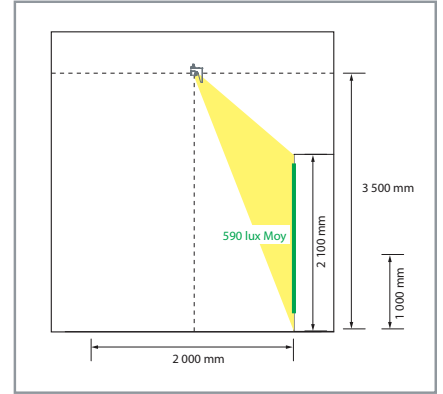

Driver(s)

Standards

Class I | IP 20 | 650°

Efficiency energy class

Dimensions

262 mm

240 mm

149 mm

LIGHT DISTRIBUTION

* Type A : Advised reflector for track installation at 3m50 height

** Type B : Advised reflector for track installation between 2m80 and 3m20 height

ADVISED CONFIGURATION

(0,9 LIGHTING DEPRECIATION)

TYPE A REFLECTOR (TRACK INSTALLED AT 3M50 HEIGHT)

- CONFIGURATION :
- 4 500 LUMENS

Aisle width
1 800 mm

Aisle width
2 000 mm

Aisle width
2 200 mm

Aisle width
2 500 mm

TYPE B REFLECTOR (TRACK INSTALLED BETWEEN 2M80 AND 3M20 HEIGHT)

- CONFIGURATION :
- 4 500 LUMENS

Aisle width
1 800 mm

Aisle width
2 000 mm

Aisle width
2 200 mm

Aisle width
2 500 mm