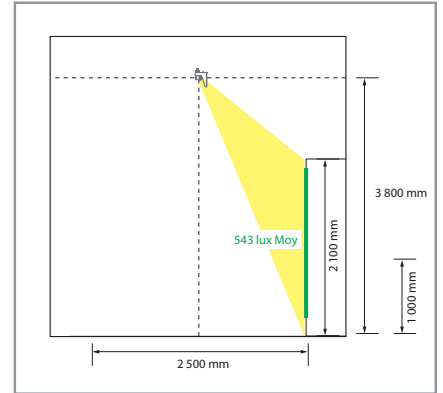

Driver(s)

Standards

Class I | IP 20 | 650°

Efficiency energy class

Dimensions

262 mm

240 mm

149 mm

LIGHT DISTRIBUTION

* Type A : Advised reflector for track installation at 3m50 height

** Type B : Advised reflector for track installation between 2m80 and 3m20 height

ADVISED CONFIGURATION

(0,9 LIGHTING DEPRECIATION)

TYPE A REFLECTOR (TRACK INSTALLED AT 3M50 HEIGHT)

- CONFIGURATION :
- 4 500 LUMENS

Aisle width
1 800 mm

Aisle width
2 000 mm

Aisle width
2 200 mm

Aisle width
2 500 mm

TYPE B REFLECTOR (TRACK INSTALLED BETWEEN 2M80 AND 3M20 HEIGHT)

- CONFIGURATION :
- 4 500 LUMENS

Aisle width
1 800 mm

Aisle width
2 000 mm

Aisle width
2 200 mm

Aisle width
2 500 mm