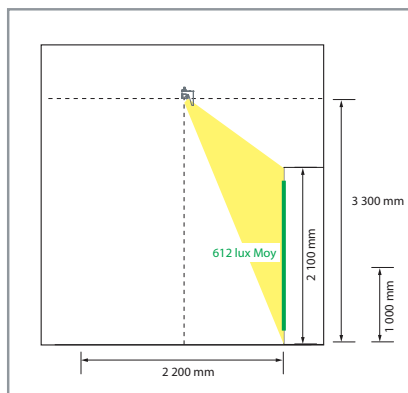

Driver(s)

Standards

Class I | IP 20 | 650°

Efficiency energy class

Dimensions

262 mm

240 mm

149 mm

LIGHT DISTRIBUTION

* Type A : Advised reflector for track installation at 3m50 height

** Type B : Advised reflector for track installation between 2m80 and 3m20 height

ADVISED CONFIGURATION

(0,9 LIGHTING DEPRECIATION)

TYPE A REFLECTOR (TRACK INSTALLED AT 3M50 HEIGHT)

- CONFIGURATION :
- 4 500 LUMENS

Aisle width
1 800 mm

Aisle width
2 000 mm

Aisle width
2 200 mm

Aisle width
2 500 mm

TYPE B REFLECTOR (TRACK INSTALLED BETWEEN 2M80 AND 3M20 HEIGHT)

- CONFIGURATION :
- 4 500 LUMENS

Aisle width
1 800 mm

Aisle width
2 000 mm

Aisle width
2 200 mm

Aisle width
2 500 mm