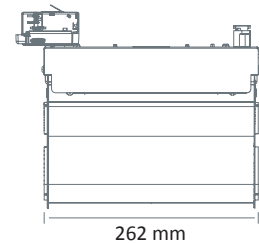

Driver(s)

Standards

Class I | IP 20 | 650°

Efficiency energy class

Dimensions

262 mm

240 mm

149 mm

LIGHT DISTRIBUTION

* Type A : Advised reflector for track installation at 3m50 height

** Type B : Advised reflector for track installation between 2m80 and 3m20 height

ADVISED CONFIGURATION

(0,9 LIGHTING DEPRECIATION)

TYPE A REFLECTOR (TRACK INSTALLED AT 3M50 HEIGHT)

- CONFIGURATION :
- 4 500 LUMENS

Aisle width
1 800 mm

Aisle width
2 000 mm

Aisle width
2 200 mm

Aisle width
2 500 mm

TYPE B REFLECTOR (TRACK INSTALLED BETWEEN 2M80 AND 3M20 HEIGHT)

- CONFIGURATION :
- 4 500 LUMENS

Aisle width
1 800 mm

Aisle width
2 000 mm

Aisle width
2 200 mm

Aisle width
2 500 mm