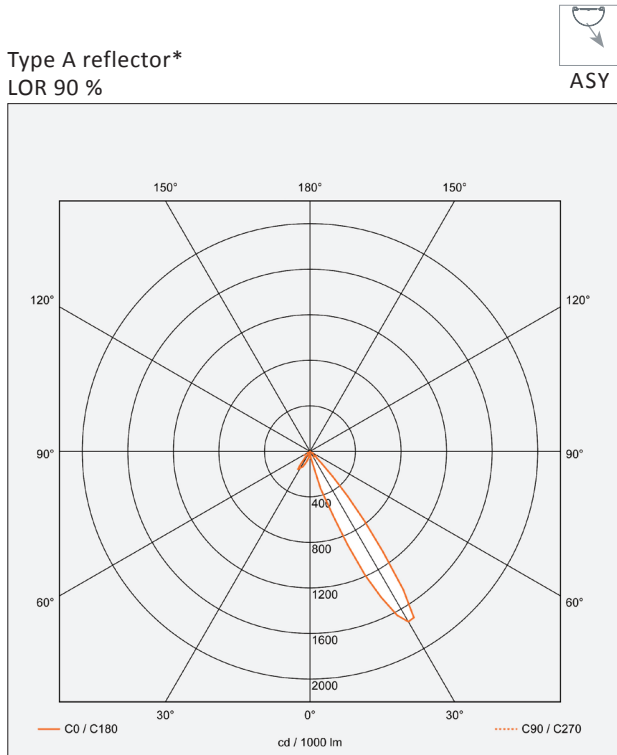

LS 3945-C LED ASY

TECHNICALS INFORMATION

PERFORMANCES

ITEM	CONSUMPTION	LUMINOUS FLUX	SYSTEM EFFICIENCY	COLOUR TEMPERATURE	CRI
LS 3945-C LED ASY 4500-830	31,9W	4422 lumens	138,5 lm/W	3 000 K	80
LS 3945-C LED ASY 4500-840	31,9W	4536 lumens	142 lm/W	4 000 K	80
LS 3945-C LED ASY 4500-930	41,1W	4531 lumens	110 lm/W	3 000 K	90
LS 3945-C LED ASY 4500-940	41,1W	4841 lumens	117,5 lm/W	4 000 K	90
LS 3945-C LED ASY 5500-830	41,6W	5566 lumens	133,5 lm/W	3 000 K	80
LS 3945-C LED ASY 5500-840	41,6W	5710 lumens	137 lm/W	4 000 K	80
LS 3945-C LED ASY 5500-930	53,9W	5557 lumens	103 lm/W	3 000 K	90
LS 3945-C LED ASY 5500-940	53,9W	5938 lumens	110 lm/W	4 000 K	90

LIGHT DISTRIBUTION

* Type A : Advised reflector for track installation at 3m50 height

** Type B : Advised reflector for track installation between 2m80 and 3m20 height