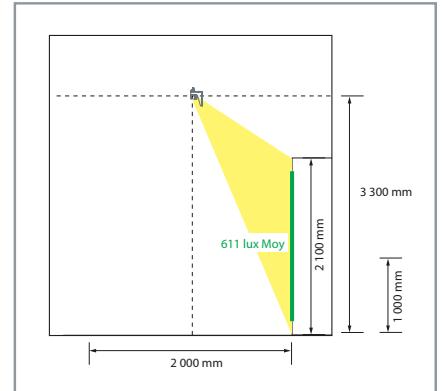

Driver(s)

Standards

Class I | IP 20 | 650°

Efficiency energy class

Dimensions

262 mm

240 mm

149 mm

LIGHT DISTRIBUTION

* Type A : Advised reflector for track installation at 3m50 height

** Type B : Advised reflector for track installation between 2m80 and 3m20 height

ADVISED CONFIGURATION

(0,9 LIGHTING DEPRECIATION)

TYPE A REFLECTOR (TRACK INSTALLED AT 3M50 HEIGHT)

- CONFIGURATION :
- 4 500 LUMENS

Aisle width
1 800 mm

Aisle width
2 000 mm

Aisle width
2 200 mm

Aisle width
2 500 mm

TYPE B REFLECTOR (TRACK INSTALLED BETWEEN 2M80 AND 3M20 HEIGHT)

- CONFIGURATION :
- 4 500 LUMENS

Aisle width
1 800 mm

Aisle width
2 000 mm

Aisle width
2 200 mm

Aisle width
2 500 mm