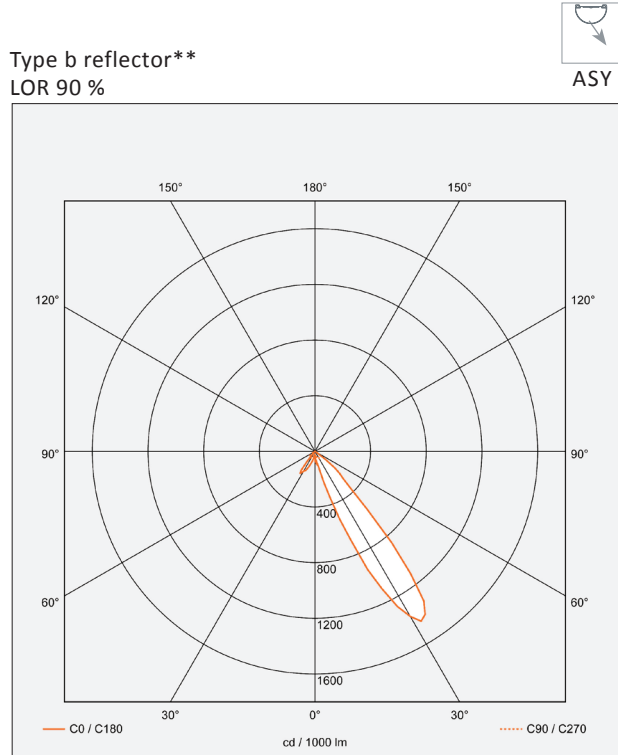

LS 3945-C LED ASY

TECHNICALS INFORMATION

PERFORMANCES

ITEM	CONSUMPTION	LUMINOUS FLUX	SYSTEM EFFICIENCY	COLOUR TEMPERATURE	CRI
LS 3945-C LED ASY 4500-830	31,9W	4422 lumens	138,5 lm/W	3 000 K	80
LS 3945-C LED ASY 4500-840	31,9W	4536 lumens	142 lm/W	4 000 K	80
LS 3945-C LED ASY 4500-930	41,1W	4531 lumens	110 lm/W	3 000 K	90
LS 3945-C LED ASY 4500-940	41,1W	4841 lumens	117,5 lm/W	4 000 K	90
LS 3945-C LED ASY 5500-830	41,6W	5566 lumens	133,5 lm/W	3 000 K	80
LS 3945-C LED ASY 5500-840	41,6W	5710 lumens	137 lm/W	4 000 K	80
LS 3945-C LED ASY 5500-930	53,9W	5557 lumens	103 lm/W	3 000 K	90
LS 3945-C LED ASY 5500-940	53,9W	5938 lumens	110 lm/W	4 000 K	90

LIGHT DISTRIBUTION

* Type A : Advised reflector for track installation at 3m50 height

** Type B : Advised reflector for track installation between 2m80 and 3m20 height