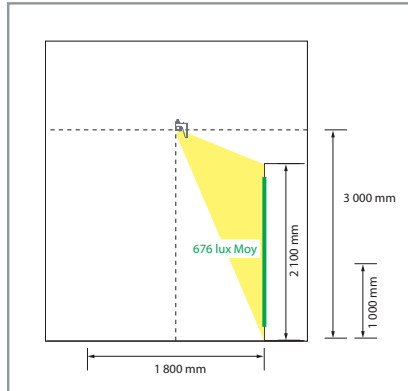

LS 3945-C LED ASY

TECHNICALS INFORMATION

PERFORMANCES

ITEM	CONSUMPTION	LUMINOUS FLUX	SYSTEM EFFICIENCY	COLOUR TEMPERATURE	CRI
LS 3945-C LED ASY 4500-830	31,9W	4422 lumens	138,5 lm/W	3 000 K	80
LS 3945-C LED ASY 4500-840	31,9W	4536 lumens	142 lm/W	4 000 K	80
LS 3945-C LED ASY 4500-930	41,1W	4531 lumens	110 lm/W	3 000 K	90
LS 3945-C LED ASY 4500-940	41,1W	4841 lumens	117,5 lm/W	4 000 K	90
LS 3945-C LED ASY 5500-830	41,6W	5566 lumens	133,5 lm/W	3 000 K	80
LS 3945-C LED ASY 5500-840	41,6W	5710 lumens	137 lm/W	4 000 K	80
LS 3945-C LED ASY 5500-930	53,9W	5557 lumens	103 lm/W	3 000 K	90
LS 3945-C LED ASY 5500-940	53,9W	5938 lumens	110 lm/W	4 000 K	90

LIGHT DISTRIBUTION

* Type A : Advised reflector for track installation at 3m50 height

** Type B : Advised reflector for track installation between 2m80 and 3m20 height

ADVISED CONFIGURATION

(0,9 LIGHTING DEPRECIATION)

TYPE A REFLECTOR (TRACK INSTALLED AT 3M50 HEIGHT)

- CONFIGURATION :
- 4 500 LUMENS

Aisle width
1 800 mm

Aisle width
2 000 mm

Aisle width
2 200 mm

Aisle width
2 500 mm

TYPE B REFLECTOR (TRACK INSTALLED BETWEEN 2M80 AND 3M20 HEIGHT)

- CONFIGURATION :
- 4 500 LUMENS

Aisle width
1 800 mm

Aisle width
2 000 mm

Aisle width
2 200 mm

Aisle width
2 500 mm