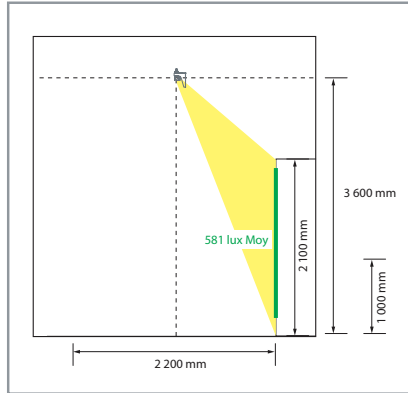

Driver(s)

Standards

Class I | IP 20 | 650°

Efficiency energy class

Dimensions

262 mm

240 mm

149 mm

LIGHT DISTRIBUTION

* Type A : Advised reflector for track installation at 3m50 height

** Type B : Advised reflector for track installation between 2m80 and 3m20 height

ADVISED CONFIGURATION

(0,9 LIGHTING DEPRECIATION)

TYPE A REFLECTOR (TRACK INSTALLED AT 3M50 HEIGHT)

- CONFIGURATION :
- 4 500 LUMENS

Aisle width
1 800 mm

Aisle width
2 000 mm

Aisle width
2 200 mm

Aisle width
2 500 mm

TYPE B REFLECTOR (TRACK INSTALLED BETWEEN 2M80 AND 3M20 HEIGHT)

- CONFIGURATION :
- 4 500 LUMENS

Aisle width
1 800 mm

Aisle width
2 000 mm

Aisle width
2 200 mm

Aisle width
2 500 mm