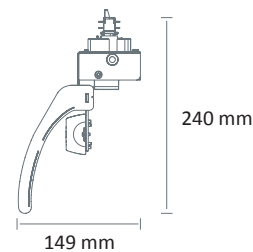

LS 3945-C LED ASY

Colour(s)

Light distribution

ASY

WALL WASHERS LED

- Track suspended luminaire for LED SPOT module(s), maximum 5 938 lumens
- CRI of 80 or 90
- MacAdam Ellipse: 3 SDCM
- Available in 3 000 K and 4 000 K
- 50 000 hours lamp life (L80B10)
- Luminous efficiency of system up to 142 lm/W
- 3 circuits track adaptor
- Housing made of prelacquered steel
- Primary reflector made of injected plastic, Silver finish
- Adjustable reflectors at an approximate angle of 10°
- Secondary reflector made of Miro Silver available in Miro 8 (M8) or Miro 20 (M20) quality
- Static heat sink
- **Weight:** approx. 4 kg
- **Number of module(s):** 1
- **Driver(s):** Fixed, Dimmable driver DALI (CDIMMDALI)

Driver(s)

Standards

Class I | IP 20 | 650°

Efficiency energy class

Dimensions

262 mm

240 mm

149 mm

TYPE A REFLECTOR (TRACK INSTALLED AT 3M50 HEIGHT)

- CONFIGURATION :
- 4 500 LUMENS

Aisle width
1 800 mm

Aisle width
2 000 mm

Aisle width
2 200 mm

Aisle width
2 500 mm

TYPE B REFLECTOR (TRACK INSTALLED BETWEEN 2M80 AND 3M20 HEIGHT)

- CONFIGURATION :
- 4 500 LUMENS

Aisle width
1 800 mm

Aisle width
2 000 mm

Aisle width
2 200 mm

Aisle width
2 500 mm