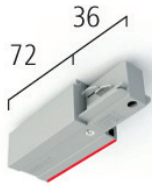

## TRACKS

ITEM	LENGTH
Track	
EUT 100	1 meter
EUT 200	2 meters
EUT 300	3 meters
EUT 400	4 meters

## Dimensions

**ACCESSORIES**

Left end feed - EUT 1202

Right end feed - EUT 1201

Middle feed - EUT 14

Flexible corner connector - EUT 1211

Left L-Connector

EUT 1209