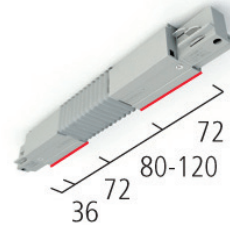

## TRACKS

ITEM	LENGTH
Track	
EUT 100	1 meter
EUT 200	2 meters
EUT 300	3 meters
EUT 400	4 meters

## Dimensions

**ACCESSORIES**

Left end feed - EUT 1202

Right end feed - EUT 1201

Middle feed - EUT 14

Flexible corner connector - EUT 1211

Left L-Connector

EUT 1209