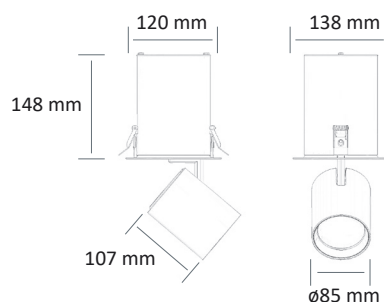

EO 2178 LED

Colour(s)

Ø120 mm

ORIENTABLE AND ADJUSTABLE . LED

- Circular recessed orientable spotlight for LED SPOT module, maximum 4 525 lumens
- CRI of 80 or 90
- MacAdam Ellipse : 2 SDCM
- Available in 2 700 K, 3 000 K, 3 500 K and 4 000 K
- 50 000 hours lamp life (L80B10)
- Luminous efficiency of system up to 150 lm/W
- Springs in pressure for easier installation
- Static heat sink
- **Driver(s):** Fixed, Dimmable driver DALI (CDIMMDA LI)

Driver(s)

Standards

Class II | IP 20 | 650°

Beam(s)

Dimensions

| ITEM | POWER | CONSUMPTION | LUMINOUS FLUX | SYSTEM EFFICIENCY | COLOUR TEMPERATURE | CRI | EFFICIENCY ENERGY CLASS |
|----------------------|-------|-------------|---------------|-------------------|--------------------|-----|-------------------------|
| EO 2178 LED 2000-927 | 15W | 17W | 1950 lumens | 114,7 lm/W | 2700 K | 90 | E |
| EO 2178 LED 2000-930 | 15W | 17W | 2025 lumens | 119,1 lm/W | 3000 K | 90 | E |
| EO 2178 LED 2000-935 | 15W | 17W | 2050 lumens | 120,6 lm/W | 3500 K | 90 | E |
| EO 2178 LED 2000-940 | 15W | 17W | 2150 lumens | 126,5 lm/W | 4000 K | 90 | E |
| EO 2178 LED 2500-830 | 15W | 17W | 2475 lumens | 145,6 lm/W | 3000 K | 80 | D |
| EO 2178 LED 2500-840 | 15W | 17W | 2550 lumens | 150 lm/W | 4000 K | 80 | D |
| EO 2178 LED 3500-927 | 32W | 35W | 3450 lumens | 98,6 lm/W | 2700 K | 90 | E |
| EO 2178 LED 3500-930 | 32W | 35W | 3600 lumens | 102,9 lm/W | 3000 K | 90 | E |
| EO 2178 LED 3500-935 | 32W | 35W | 3650 lumens | 104,3 lm/W | 3500 K | 90 | E |
| EO 2178 LED 3500-940 | 32W | 35W | 3850 lumens | 110 lm/W | 4000 K | 90 | E |
| EO 2178 LED 4500-830 | 32W | 35W | 4425 lumens | 126,4 lm/W | 3000 K | 80 | D |
| EO 2178 LED 4500-840 | 32W | 35W | 4525 lumens | 129,3 lm/W | 4000 K | 80 | D |