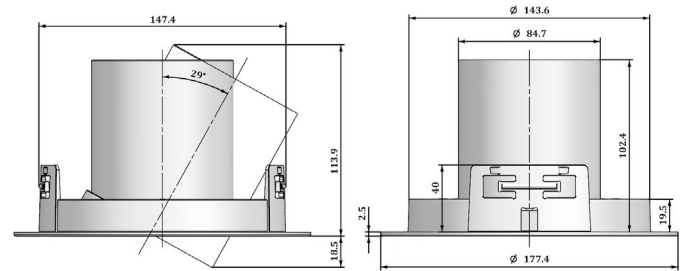

EO 2181 LED

Colour(s)

Ø150 mm

ORIENTABLE AND ADJUSTABLE ■ LED

- Circular recessed orientable spotlight for LED SPOT module, maximum 4 525 lumens
- CRI of 80 or 90
- MacAdam Ellipse : 2 SDCM
- Available in 3 000 K ou 4 000 K
- 50 000 hours lamp life (L80B10)
- Luminous efficiency of system up to 145 lm/W
- Springs in pressure for easier installation
- Static heat sink
- **Driver(s):** Fixed, Dimmable driver DALI (CDIMMDA LI)

Driver(s)

Standards

Class II | IP 20 | 650°

Beam(s)

Dimensions

ITEM	CONSUMPTION	LUMINOUS FLUX	SYSTEM EFFICIENCY	COLOUR TEMPERATURE	CRI	EFFICIENCY ENERGY CLASS
EO 2181 LED-2000-930	14W	1918 lumens	137,9 lm/W	3000 K	90	D
EO 2181 LED-2000-940	14W	2016 lumens	145 lm/W	4000 K	90	D
EO 2181 LED 3000-830	21W	2950 lumens	140,5 lm/W	3000 K	80	D
EO 2181 LED 3000-840	21W	3025 lumens	144 lm/W	4000 K	80	D
EO 2181 LED 3500-830	27W	3600 lumens	133,3 lm/W	3000 K	80	D
EO 2181 LED 3500-840	27W	3700 lumens	137 lm/W	4000 K	80	D
EO 2181 LED 3500-930	25,4W	3434 lumens	135,2 lm/W	3000 K	90	D
EO 2181 LED-3500-940	25,4W	3629 lumens	142,9 lm/W	4000 K	90	D
EO 2181 LED 4000-930	31,7 W	4143 lumens	130,4 lm/W	3000 K	90	D
EO 2181 LED 4000-940	29,4 W	4139 lumens	140,6 lm/W	4000 K	90	D
EO 2181 LED 4500-830	35W	4425 lumens	126,4 lm/W	3000 K	80	D
EO 2181 LED 4500-840	35W	4525 lumens	129,3 lm/W	4000 K	80	D