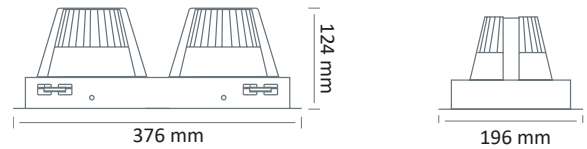

EO 2243-1 LED

EO 2243-2 LED

EO 2243-3 LED

Colour(s)

ORIENTABLE AND ADJUSTABLE ■ LED

- Recessed orientable spotlight, simple, double or triple gimbal modules, for LED SPOT module, maximum 3 x 7 750 lumens
- CRI of 80 or 90
- MacAdam Ellipse: 2 SDCM
- Available in 3 000 K and 4 000 K
- 50 000 hours lamp life (L80B10)
- Luminous efficiency of system up to 151,2 lm/W
- Springs in pressure for easier installation
- Housing and ring made of die-cast aluminium
- Static heat sink
- **Weight:** approx. 1,7 kg (simple), 3,1 kg (double), 4,5 kg (triple)
- **Driver(s):** Fixe (C Fixed), Dimmable driver DALI (CDIMMDALI)
- **Option(s):** Fast connector (CORD)