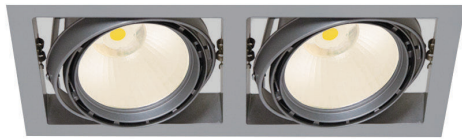

EO 2243-1 LED

EO 2243-2 LED

EO 2243-3 LED

Colour(s)

ORIENTABLE AND ADJUSTABLE ■ LED

- Recessed orientable spotlight, simple, double or triple gimbal modules, for LED SPOT module, maximum 3 x 7 750 lumens
- CRI of 80 or 90
- MacAdam Ellipse: 2 SDCM
- Available in 3 000 K and 4 000 K
- 50 000 hours lamp life (L80B10)
- Luminous efficiency of system up to 151,2 lm/W
- Springs in pressure for easier installation
- Housing and ring made of die-cast aluminium
- Static heat sink
- **Weight:** approx. 1,7 kg (simple), 3,1 kg (double), 4,5 kg (triple)
- **Driver(s):** Fixe (C Fixed), Dimmable driver DALI (CDIMMDALI)
- **Option(s):** Fast connector (CORD)