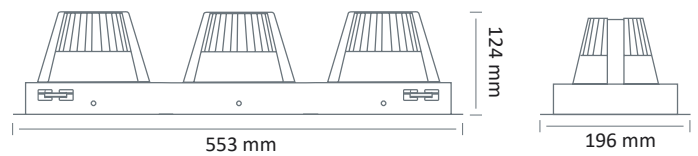

EO 2243-1 LED

EO 2243-2 LED

EO 2243-3 LED

Colour(s)

ORIENTABLE AND ADJUSTABLE ■ LED

- Recessed orientable spotlight, simple, double or triple gimbal modules, for LED SPOT module, maximum 3 x 7 750 lumens
- CRI of 80 or 90
- MacAdam Ellipse: 2 SDCM
- Available in 3 000 K and 4 000 K
- 50 000 hours lamp life (L80B10)
- Luminous efficiency of system up to 151,2 lm/W
- Springs in pressure for easier installation
- Housing and ring made of die-cast aluminium
- Static heat sink
- **Weight:** approx. 1,7 kg (simple), 3,1 kg (double), 4,5 kg (triple)
- **Driver(s):** Fixe (C Fixed), Dimmable driver DALI (CDIMMDALI)
- **Option(s):** Fast connector (CORD)