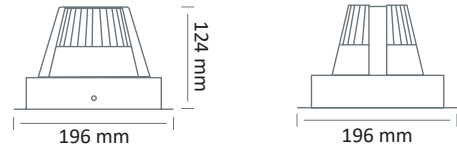

EO 2243-1 LED

EO 2243-2 LED

EO 2243-3 LED

Colour(s)

ORIENTABLE AND ADJUSTABLE ■ LED

- Recessed orientable spotlight, simple, double or triple gimbal modules, for LED SPOT module, maximum 3 x 7 750 lumens
- CRI of 80 or 90
- MacAdam Ellipse: 2 SDCM
- Available in 3 000 K and 4 000 K
- 50 000 hours lamp life (L80B10)
- Luminous efficiency of system up to 151,2 lm/W
- Springs in pressure for easier installation
- Housing and ring made of die-cast aluminium
- Static heat sink
- **Weight:** approx. 1,7 kg (simple), 3,1 kg (double), 4,5 kg (triple)
- **Driver(s):** Fixe (C Fixed), Dimmable driver DALI (CDIMMDALI)
- **Option(s):** Fast connector (CORD)