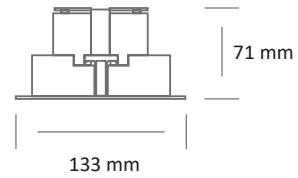

EO 2245-1 LED

116 x 116 mm  

EO 2245-2 LED

116 x 240 mm  

EO 2245-3 LED

116 x 360 mm  

Colour(s)

EO 2245 LED

- Recessed orientable spotlight, simple, double or triple gimbal modules, for LED SPOT module, maximum 3 x 4 050 lumens
- CRI of 80 or 90
- MacAdam Ellipse: 2 SDCM
- Available in 3 000 K and 4 000 K
- 50 000 hours lamp life (L80B10)
- Luminous efficiency of system up to 163,6 lm/W
- Springs in pressure for easier installation
- Static heat sink
- **Weight:** approx. 1 kg (simple), 2 kg (double), 3 kg (triple)
- **Driver(s):** Fixed, Dimmable driver DALI (CDIMMDALI)
- **Option(s):** Fast connector (CORD)