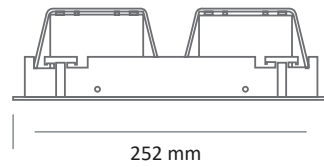

EO 2245-1 LED

116 x 116 mm  

EO 2245-2 LED

116 x 240 mm  

EO 2245-3 LED

116 x 360 mm  

Colour(s)

EO 2245 LED

- Recessed orientable spotlight, simple, double or triple gimbal modules, for LED SPOT module, maximum 3 x 4 050 lumens
- CRI of 80 or 90
- MacAdam Ellipse: 2 SDCM
- Available in 3 000 K and 4 000 K
- 50 000 hours lamp life (L80B10)
- Luminous efficiency of system up to 163,6 lm/W
- Springs in pressure for easier installation
- Static heat sink
- **Weight:** approx. 1 kg (simple), 2 kg (double), 3 kg (triple)
- **Driver(s):** Fixed, Dimmable driver DALI (CDIMMDALI)
- **Option(s):** Fast connector (CORD)