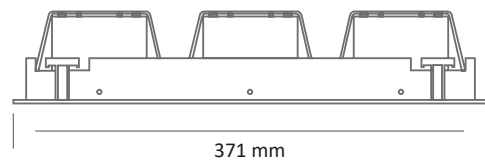

EO 2245-1 LED

116 x 116 mm  

EO 2245-2 LED

116 x 240 mm  

EO 2245-3 LED

116 x 360 mm  

Colour(s)

EO 2245 LED

- Recessed orientable spotlight, simple, double or triple gimbal modules, for LED SPOT module, maximum 3 x 4 050 lumens
- CRI of 80 or 90
- MacAdam Ellipse: 2 SDCM
- Available in 3 000 K and 4 000 K
- 50 000 hours lamp life (L80B10)
- Luminous efficiency of system up to 163,6 lm/W
- Springs in pressure for easier installation
- Static heat sink
- **Weight:** approx. 1 kg (simple), 2 kg (double), 3 kg (triple)
- **Driver(s):** Fixed, Dimmable driver DALI (CDIMMDALI)
- **Option(s):** Fast connector (CORD)