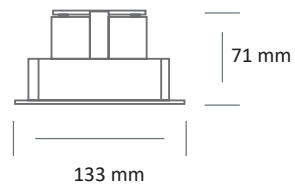

EO 2245-1 LED

116 x 116 mm  

EO 2245-2 LED

116 x 240 mm  

EO 2245-3 LED

116 x 360 mm  

Colour(s)

EO 2245 LED

- Recessed orientable spotlight, simple, double or triple gimbal modules, for LED SPOT module, maximum 3 x 4 050 lumens
- CRI of 80 or 90
- MacAdam Ellipse: 2 SDCM
- Available in 3 000 K and 4 000 K
- 50 000 hours lamp life (L80B10)
- Luminous efficiency of system up to 163,6 lm/W
- Springs in pressure for easier installation
- Static heat sink
- **Weight:** approx. 1 kg (simple), 2 kg (double), 3 kg (triple)
- **Driver(s):** Fixed, Dimmable driver DALI (CDIMMDALI)
- **Option(s):** Fast connector (CORD)