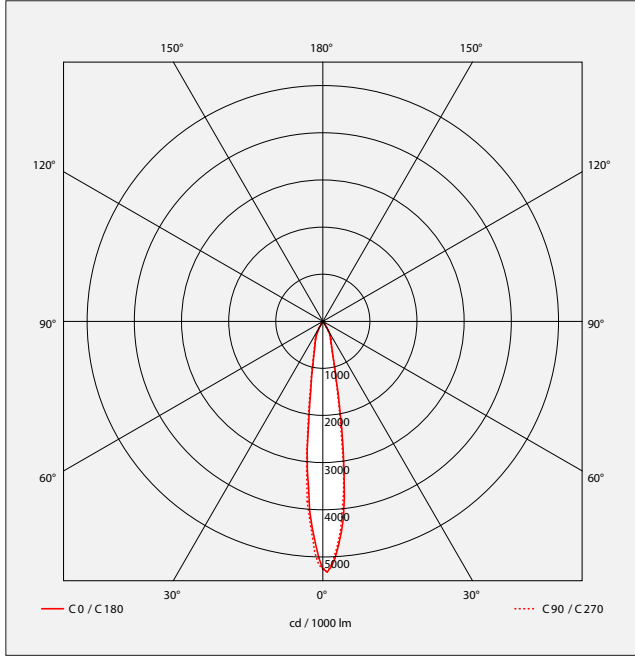

EO 2249 LED

ORIENTABLE AND ADJUSTABLE ■ LED

- Circular recessed orientable spotlight for LED SPOT module, maximum 1667 lumens
- CRI de 80
- Available in 3 000 K, 3 500 K et 4 000 K
- 50 000 hours lamp life (L80B50)
- Luminous efficiency of system up to 128,2 lm/W
- Housing made of die-cast aluminium
- Static heat sink
- **Adjustable** : 30° and Turnable : 350°
- **Driver(s)** : Fixed
- **Option(s)** : Fast connector (CORD)

Colour(s)

Ø68 mm

Driver(s)

Standards

Class II | IP 44 | 650°

Beam(s)

Dimensions

ITEM	CONSUMPTION	LUMINOUS FLUX	SYSTEM EFFICIENCY	COLOUR TEMPERATURE	CRI	EFFICIENCY ENERGY CLASS
EO 2249 LED 1600-830	13W	1624 lumens	124,9 lm/W	3000 K	80	E
EO 2249 LED 1600-835	13W	1654 lumens	127,2 lm/W	3500 K	80	E
EO 2249 LED 1600-840	13W	1667 lumens	128,2 lm/W	4000 K	80	E

LIGHT DISTRIBUTION

Beams 15°

Beams 24°

Beams 36°