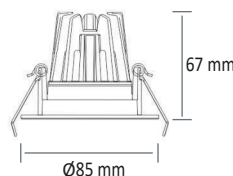

EO 2249 LED

ORIENTABLE AND ADJUSTABLE ■ LED

- Circular recessed orientable spotlight for LED SPOT module, maximum 1667 lumens
- CRI de 80
- Available in 3 000 K, 3 500 K et 4 000 K
- 50 000 hours lamp life (L80B50)
- Luminous efficiency of system up to 128,2 lm/W
- Housing made of die-cast aluminium
- Static heat sink
- **Adjustable** : 30° and Turnable : 350°
- **Driver(s)** : Fixed
- **Option(s)** : Fast connector (CORD)

Colour(s)

Ø68 mm

Driver(s)

Standards

Class II | IP 44 | 650°

Beam(s)

Dimensions

ITEM	CONSUMPTION	LUMINOUS FLUX	SYSTEM EFFICIENCY	COLOUR TEMPERATURE	CRI	EFFICIENCY ENERGY CLASS
EO 2249 LED 1600-830	13W	1624 lumens	124,9 lm/W	3000 K	80	E
EO 2249 LED 1600-835	13W	1654 lumens	127,2 lm/W	3500 K	80	E
EO 2249 LED 1600-840	13W	1667 lumens	128,2 lm/W	4000 K	80	E

LIGHT DISTRIBUTION

Beams 15°

Beams 24°

Beams 36°