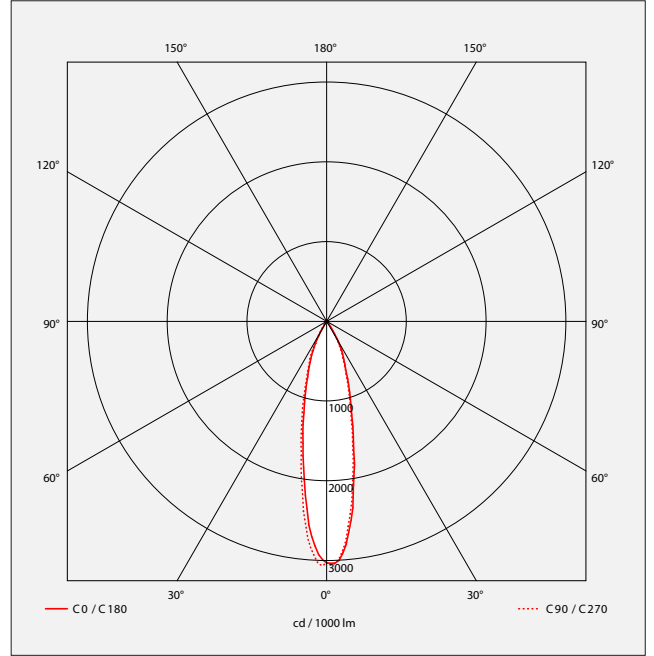

EO 2249 LED

ORIENTABLE AND ADJUSTABLE ■ LED

- Circular recessed orientable spotlight for LED SPOT module, maximum 1667 lumens
- CRI de 80
- Available in 3 000 K, 3 500 K et 4 000 K
- 50 000 hours lamp life (L80B50)
- Luminous efficiency of system up to 128,2 lm/W
- Housing made of die-cast aluminium
- Static heat sink
- **Adjustable** : 30° and Turnable : 350°
- **Driver(s)** : Fixed
- **Option(s)** : Fast connector (CORD)

Colour(s)

Ø68 mm

Driver(s)

Standards

Class II | IP 44 | 650°

Beam(s)

Dimensions

ITEM	CONSUMPTION	LUMINOUS FLUX	SYSTEM EFFICIENCY	COLOUR TEMPERATURE	CRI	EFFICIENCY ENERGY CLASS
EO 2249 LED 1600-830	13W	1624 lumens	124,9 lm/W	3000 K	80	E
EO 2249 LED 1600-835	13W	1654 lumens	127,2 lm/W	3500 K	80	E
EO 2249 LED 1600-840	13W	1667 lumens	128,2 lm/W	4000 K	80	E

LIGHT DISTRIBUTION

Beams 15°

Beams 24°

Beams 36°