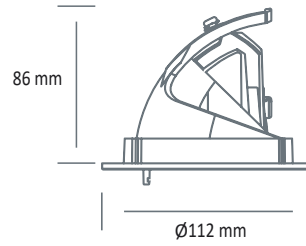

EO 2250 LED

Colour(s)

Ø100 mm

ORIENTABLE AND ADJUSTABLE - LED

- Circular recessed orientable spotlight for LED SPOT module, maximum 1500 lumens
- CRI of 80
- MacAdam Ellipse: 3 SDCM
- Available in 3 000 K
- 50 000 hours lamp life (L80B50)
- Luminous efficiency of system up to 115,5 lm/W
- Housing made of die-cast aluminium
- Static heat sink
- **Weight:** Approx. 0,5 kg
- **Driver(s):** Fixe (C Fixed)
- **Option(s):** Fast connector (CORD)

Driver(s)

Standards

Class II | IP 20 | 650°

Beam(s)

Dimensions

ITEM	CONSUMPTION	LUMINOUS FLUX	SYSTEM EFFICIENCY	COLOUR TEMPERATURE	CRI	EFFICIENCY ENERGY CLASS
EO 2250 LED 1500-830	13W	1500 lumens	115,5 lm/W	3000 K	80	D