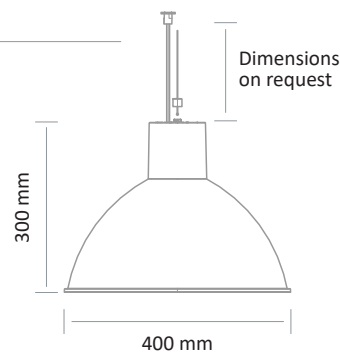

Beam(s)

Dimensions

Ceiling attachment available :

GAC600
3-track adaptor DALI

103 mm

GA69
3-track adaptor

67 mm

Bracket
ON/OFF version

Ø 100 mm

30 mm

Bracket
DALI version

Ø 100 mm

40 mm

ITEM	SECTION	POWER	CONSUMPTION	LUMINOUS FLUX	SYSTEM EFFICIENCY	COLOUR TEMPERATURE	CRI	EFFICIENCY ENERGY CLASS
AR 5036 LED 2000-925	Bakery	23,7W	26,9W	2086 lumens	77,5 lm/W	2500 K	90	-
AR 5036 LED 2000-930	Butchery	23,7W	26,9W	2158 lumens	80,2 lm/W	3000 K	90	-
AR 5036 LED 3300-930		23,8W	27,1W	3281 lumens	121 lm/W	3000 K	90	E
AR 5036 LED 3400-940		23,8W	27,1W	3384 lumens	124,9 lm/W	4000 K	90	E
AR 5036 LED 3700-830		23,8W	27,1W	3684 lumens	135,9 lm/W	3000 K	80	D
AR 5036 LED 3900-840		23,8W	27,1W	3949 lumens	145,7 lm/W	4000 K	80	D