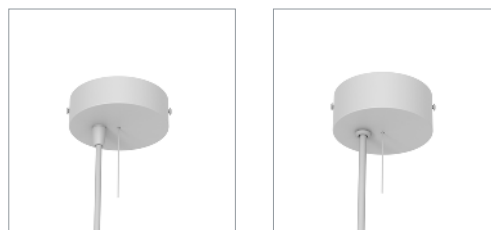

Brackets

ON/OFF bracket

DALI bracket