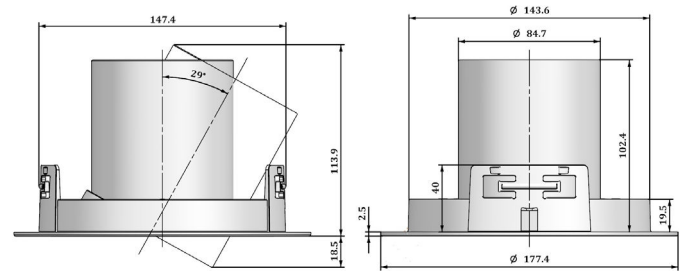

EO 2181 LED

Colour(s)

Ø150 mm

ORIENTABLE AND ADJUSTABLE ■ LED

- Circular recessed orientable spotlight for LED SPOT module, maximum 4 525 lumens
- CRI of 80 or 90
- MacAdam Ellipse : 2 SDCM
- Available in 3 000 K ou 4 000 K
- 50 000 hours lamp life (L80B10)
- Luminous efficiency of system up to 145 lm/W
- Springs in pressure for easier installation
- Static heat sink
- **Driver(s):** Fixed, Dimmable driver DALI (CDIMMDA LI)

Driver(s)

Standards

Class I | IP 20 | 650°

Beam(s)

Dimensions

ITEM	CONSUMPTION	LUMINOUS FLUX	SYSTEM EFFICIENCY	COLOUR TEMPERATURE	CRI	EFFICIENCY ENERGY CLASS
EO 2181 LED-2000-930	14W	1918 lumens	137,9 lm/W	3000 K	90	D
EO 2181 LED-2000-940	14W	2016 lumens	145 lm/W	4000 K	90	D
EO 2181 LED 3000-830	21W	2950 lumens	140,5 lm/W	3000 K	80	D
EO 2181 LED 3000-840	21W	3025 lumens	144 lm/W	4000 K	80	D
EO 2181 LED 3500-830	27W	3600 lumens	133,3 lm/W	3000 K	80	D
EO 2181 LED 3500-840	27W	3700 lumens	137 lm/W	4000 K	80	D
EO 2181 LED 3500-930	25,4W	3434 lumens	135,2 lm/W	3000 K	90	D
EO 2181 LED-3500-940	25,4W	3629 lumens	142,9 lm/W	4000 K	90	D
EO 2181 LED 4000-930	31,7 W	4143 lumens	130,4 lm/W	3000 K	90	D
EO 2181 LED 4000-940	29,4 W	4139 lumens	140,6 lm/W	4000 K	90	D
EO 2181 LED 4500-830	35W	4425 lumens	126,4 lm/W	3000 K	80	D
EO 2181 LED 4500-840	35W	4525 lumens	129,3 lm/W	4000 K	80	D