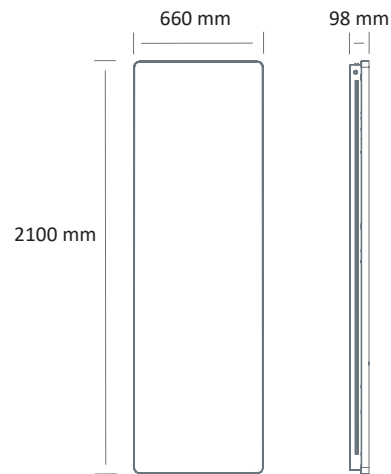

ME 5104 LED

Touch buttons

LED DYNAMIC LIGHTING MIRROR

- Maximum 6600 lumens
- CRI of 80
- Available in 2900 K, 3500 K and 5000 K
- 35 000 hours lamp life
- Luminous efficiency of system up to 94,3 lm/W
- Touch control: control by 3 buttons for 3 light atmospheres
- Protective edges in black painted steel
- **Option(s)** : Backlight from 3 sides (top, right, left), presence sensor

Driver(s)

Standards

Class II | IP 20 | 650°

Efficiency energy class

A+

Dimensions

Front lighting

| ITEM | CONSUMPTION | LUMINOUS FLUX | SYSTEM EFFICIENCY | COLOUR TEMPERATURE | CRI |
|-----------------------|-------------|---------------|-------------------|--------------------------|-----|
| ME 5104 LED 6600 - TW | 70W | 6600 lumens | 94,3 lm/W | 2900 K / 3500 K / 5000 K | 80 |

Back lighting

| ITEM | CONSUMPTION | LUMINOUS FLUX | SYSTEM EFFICIENCY | COLOUR TEMPERATURE | CRI |
|-----------------------|-------------|---------------|-------------------|--------------------------|-----|
| ME 5104 LED 3500 - TW | 78W | 3550 lumens | 45,5 lm/W | 2900 K / 3500 K / 5000 K | 80 |