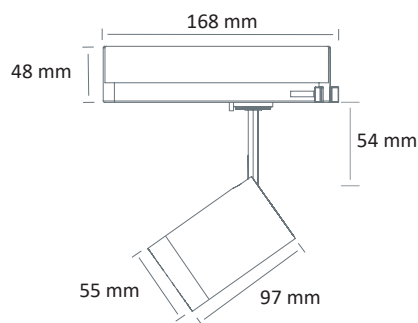

PR 5084 ZOOM LED

LED PROJECTORS

- Orientable projector for LED SPOT module, maximum 1 498 lumens
- CRI of 95
- MacAdam Ellipse: 2 SDCM
- Available in 3 000 K, 3 500 K and 4 000 K
- 50 000 hours lamp life (L80B10)
- Luminous efficiency of system up to 95,3 lm/W
- 3-circuits track adaptor with integrated driver
- Housing made of painted powdered aluminium
- Static heat sink
- Optical silicone lens
- **Weight:** approx. 0,5 kg
- **Driver(s):** Fixed, Dimmable driver DALI (CDIMMDALI)
- **Option(s) :** Honeycomb diffuser (N.AB)

Driver(s)

Standards

Class II | IP 20 | 650°

Beam(s)

See Table

Dimensions

Colour(s)

ITEM	CONSUMPTION	LUMINOUS FLUX	SYSTEM EFFICIENCY	COLOUR TEMPERATURE	CRI	BEAM	OPTION DALI	EFFICIENCY ENERGY CLASS
PR 5084-ZOOM LED 800-930	8,9W	787 lumens	87,8 lm/W	3000 K	95	14° à 46°	NO	E
PR 5084-ZOOM LED 800-935	8,9W	828 lumens	92,4 lm/W	3500 K	95	14° à 46°	NO	D
PR 5084-ZOOM LED 850-940	8,9W	854 lumens	95,3 lm/W	4000 K	95	14° à 46°	NO	D
PR 5084-ZOOM LED 950-930	11W	965 lumens	87,7 lm/W	3000 K	95	14° à 46°	NO	E
PR 5084-ZOOM LED 1000-935	11W	1015 lumens	92,3 lm/W	3500 K	95	14° à 46°	NO	D
PR 5084-ZOOM LED 1050-940	11W	1047 lumens	95,2 lm/W	4000 K	95	14° à 46°	NO	D
PR 5084-ZOOM LED 1250-930	15,4W	1248 lumens	80,9 lm/W	3000 K	95	14° à 46°	YES	E
PR 5084-ZOOM LED 1300-935	15,4W	1312 lumens	85,1 lm/W	3500 K	95	14° à 46°	YES	D
PR 5084-ZOOM LED 1350-940	15,4W	1354 lumens	87,8 lm/W	4000 K	95	14° à 46°	YES	D
PR 5084-ZOOM LED 1400-930	17,9W	1381 lumens	76,9 lm/W	3000 K	95	14° à 46°	YES	E
PR 5084-ZOOM LED 1450-935	17,9W	1452 lumens	80,9 lm/W	3500 K	95	14° à 46°	YES	D
PR 5084-ZOOM LED 1500-940	17,9W	1498 lumens	83,4 lm/W	4000 K	95	14° à 46°	YES	D

Beam adjustment

Beam adjustable by rotation of the front ring of the projector