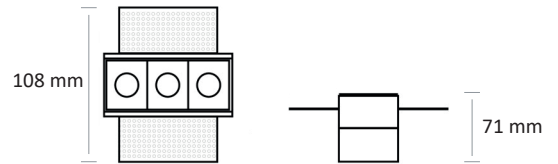

DL 2821 LED - TRIMLESS 2W

36X36 mm 

DL 2821 LED - TRIMLESS 6W

83X36 mm 

DL 2821 LED - TRIMLESS 5W

130X36 mm 

DL 2821 LED - TRIMLESS 20W

263X36 mm 

Colour(s)

DL 2821 LED - TRIMLESS

- Recessed luminaire for LINEAR LED module, maximum 2100 lumens
- CRI of 90
- MacAdam Ellipse: 3 SDCM
- Available in 3 000 K
- 50 000 hours lamp life (L80B10)
- Luminous efficiency of system up to 105 lm/W
- Optic composed of a lens and an individual reflector for each module
- Housing made of painted steel
- Static heat sink
- **Weight:** approx. 0,05 kg
- **Driver(s):** Fixe, Fixed, Dimmable driver DALI (CDIMMDALI)

Driver(s)

Beam(s)

Standards

Class III | IP 20 | 650°

Efficiency energy class

ITEM	CONSUMPTION	LUMINOUS FLUX	SYSTEM EFFICIENCY	COLOUR TEMPERATURE	CRI
DL 2821 LED TRIMLESS 210-930	2W	210 lumens	105 lm/W	3000 K	90
DL 2821 LED TRIMLESS 630-930	6W	630 lumens	105 lm/W	3000 K	90
DL 2821 LED TRIMLESS 1000-930	10W	1050 lumens	105 lm/W	3000 K	90
DL 2821 LED TRIMLESS 2100-930	20W	2100 lumens	105 lm/W	3000 K	90