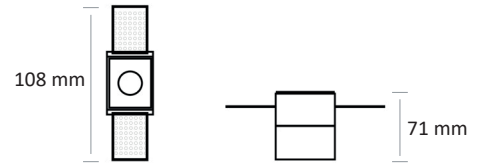

DL 2821 LED - TRIMLESS 2W

36X36 mm 

DL 2821 LED - TRIMLESS 6W

83X36 mm 

DL 2821 LED - TRIMLESS 5W

130X36 mm 

DL 2821 LED - TRIMLESS 20W

263X36 mm 

Colour(s)

DL 2821 LED - TRIMLESS

- Recessed luminaire for LINEAR LED module, maximum 2100 lumens
- CRI of 90
- MacAdam Ellipse: 3 SDCM
- Available in 3 000 K
- 50 000 hours lamp life (L80B10)
- Luminous efficiency of system up to 105 lm/W
- Optic composed of a lens and an individual reflector for each module
- Housing made of painted steel
- Static heat sink
- **Weight:** approx. 0,05 kg
- **Driver(s):** Fixe, Fixed, Dimmable driver DALI (CDIMMDALI)

Driver(s)

Beam(s)

Standards

Class III | IP 20 | 650°

Efficiency energy class

ITEM	CONSUMPTION	LUMINOUS FLUX	SYSTEM EFFICIENCY	COLOUR TEMPERATURE	CRI
DL 2821 LED TRIMLESS 210-930	2W	210 lumens	105 lm/W	3000 K	90
DL 2821 LED TRIMLESS 630-930	6W	630 lumens	105 lm/W	3000 K	90
DL 2821 LED TRIMLESS 1000-930	10W	1050 lumens	105 lm/W	3000 K	90
DL 2821 LED TRIMLESS 2100-930	20W	2100 lumens	105 lm/W	3000 K	90