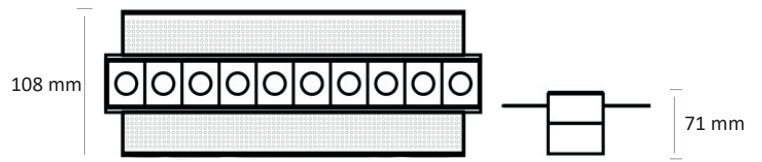

DL 2821 LED - TRIMLESS 2W

36X36 mm 

DL 2821 LED - TRIMLESS 6W

83X36 mm 

DL 2821 LED - TRIMLESS 5W

130X36 mm 

DL 2821 LED - TRIMLESS 20W

263X36 mm 

Colour(s)

DL 2821 LED - TRIMLESS

- Recessed luminaire for LINEAR LED module, maximum 2100 lumens
- CRI of 90
- MacAdam Ellipse: 3 SDCM
- Available in 3 000 K
- 50 000 hours lamp life (L80B10)
- Luminous efficiency of system up to 105 lm/W
- Optic composed of a lens and an individual reflector for each module
- Housing made of painted steel
- Static heat sink
- **Weight:** approx. 0,05 kg
- **Driver(s):** Fixe, Fixed, Dimmable driver DALI (CDIMMDALI)

Driver(s)

Beam(s)

Standards

Class III | IP 20 | 650°

Efficiency energy class

ITEM	CONSUMPTION	LUMINOUS FLUX	SYSTEM EFFICIENCY	COLOUR TEMPERATURE	CRI
DL 2821 LED TRIMLESS 210-930	2W	210 lumens	105 lm/W	3000 K	90
DL 2821 LED TRIMLESS 630-930	6W	630 lumens	105 lm/W	3000 K	90
DL 2821 LED TRIMLESS 1000-930	10W	1050 lumens	105 lm/W	3000 K	90
DL 2821 LED TRIMLESS 2100-930	20W	2100 lumens	105 lm/W	3000 K	90