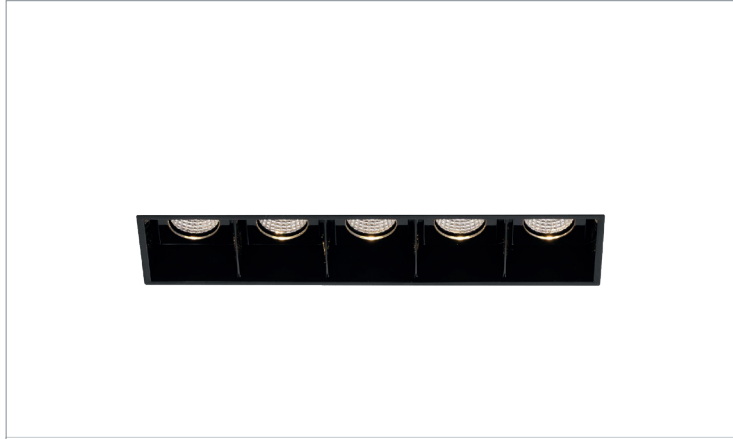

DL 2821 LED - TRIMLESS 2W

36X36 mm 

DL 2821 LED - TRIMLESS 6W

83X36 mm 

DL 2821 LED - TRIMLESS 5W

130X36 mm 

DL 2821 LED - TRIMLESS 20W

263X36 mm 

Colour(s)

DL 2821 LED - TRIMLESS

- Recessed luminaire for LINEAR LED module, maximum 2100 lumens
- CRI of 90
- MacAdam Ellipse: 3 SDCM
- Available in 3 000 K
- 50 000 hours lamp life (L80B10)
- Luminous efficiency of system up to 105 lm/W
- Optic composed of a lens and an individual reflector for each module
- Housing made of painted steel
- Static heat sink
- **Weight:** approx. 0,05 kg
- **Driver(s):** Fixe, Fixed, Dimmable driver DALI (CDIMMDALI)