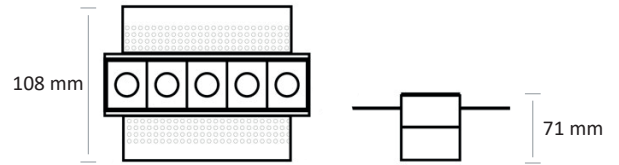

DL 2821 LED - TRIMLESS 2W

36X36 mm 

DL 2821 LED - TRIMLESS 6W

83X36 mm 

DL 2821 LED - TRIMLESS 5W

130X36 mm 

DL 2821 LED - TRIMLESS 20W

263X36 mm 

Colour(s)

DL 2821 LED - TRIMLESS

- Recessed luminaire for LINEAR LED module, maximum 2100 lumens
- CRI of 90
- MacAdam Ellipse: 3 SDCM
- Available in 3 000 K
- 50 000 hours lamp life (L80B10)
- Luminous efficiency of system up to 105 lm/W
- Optic composed of a lens and an individual reflector for each module
- Housing made of painted steel
- Static heat sink
- **Weight:** approx. 0,05 kg
- **Driver(s):** Fixe, Fixed, Dimmable driver DALI (CDIMMDALI)

Driver(s)

Beam(s)

Standards

Class III | IP 20 | 650°

Efficiency energy class

ITEM	CONSUMPTION	LUMINOUS FLUX	SYSTEM EFFICIENCY	COLOUR TEMPERATURE	CRI
DL 2821 LED TRIMLESS 210-930	2W	210 lumens	105 lm/W	3000 K	90
DL 2821 LED TRIMLESS 630-930	6W	630 lumens	105 lm/W	3000 K	90
DL 2821 LED TRIMLESS 1000-930	10W	1050 lumens	105 lm/W	3000 K	90
DL 2821 LED TRIMLESS 2100-930	20W	2100 lumens	105 lm/W	3000 K	90