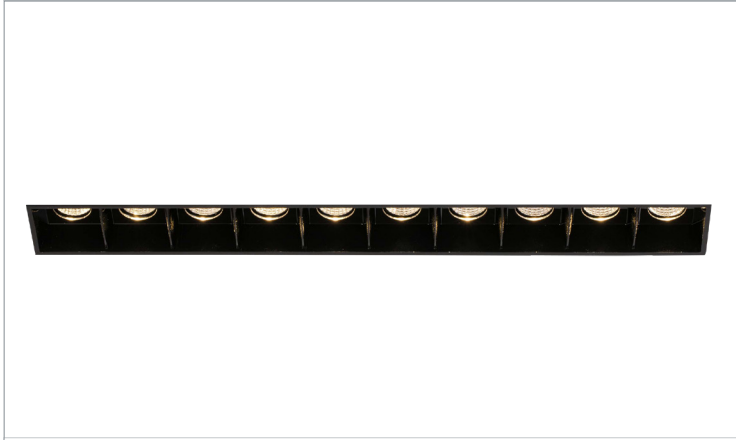

DL 2821 LED - TRIMLESS 2W

DL 2821 LED - TRIMLESS 6W

DL 2821 LED - TRIMLESS 5W

DL 2821 LED - TRIMLESS 20W

36X36 mm 

83X36 mm 

130X36 mm 

263X36 mm 

Colour(s) _____

DL 2821 LED - TRIMLESS

- Recessed luminaire for LINEAR LED module, maximum 2100 lumens
- CRI of 90
- MacAdam Ellipse: 3 SDCM
- Available in 3 000 K
- 50 000 hours lamp life (L80B10)
- Luminous efficiency of system up to 105 lm/W
- Optic composed of a lens and an individual reflector for each module
- Housing made of painted steel
- Static heat sink
- **Weight:** approx. 0,05 kg
- **Driver(s):** Fixed, Dimmable driver DALI (CDIMMDALI)