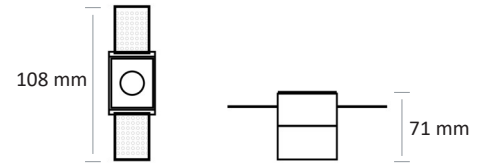

DL 2821 LED - TRIMLESS 2W

DL 2821 LED - TRIMLESS 6W

DL 2821 LED - TRIMLESS 5W

DL 2821 LED - TRIMLESS 20W

36X36 mm 

83X36 mm 

130X36 mm 

263X36 mm 

Colour(s) _____

DL 2821 LED - TRIMLESS

- Recessed luminaire for LINEAR LED module, maximum 2100 lumens
- CRI of 90
- MacAdam Ellipse: 3 SDCM
- Available in 3 000 K
- 50 000 hours lamp life (L80B10)
- Luminous efficiency of system up to 105 lm/W
- Optic composed of a lens and an individual reflector for each module
- Housing made of painted steel
- Static heat sink
- **Weight:** approx. 0,05 kg
- **Driver(s):** Fixed, Dimmable driver DALI (CDIMMDALI)

Driver(s)

Standards

Class III | IP 20 | 650°

Beam(s)

ITEM	CONSUMPTION	LUMINOUS FLUX	SYSTEM EFFICIENCY	COLOUR TEMPERATURE	CRI
DL 2821 LED TRIMLESS 210-930	2W	210 lumens	105 lm/W	3000 K	90
DL 2821 LED TRIMLESS 630-930	6W	630 lumens	105 lm/W	3000 K	90
DL 2821 LED TRIMLESS 1000-930	10W	1050 lumens	105 lm/W	3000 K	90
DL 2821 LED TRIMLESS 2100-930	20W	2100 lumens	105 lm/W	3000 K	90