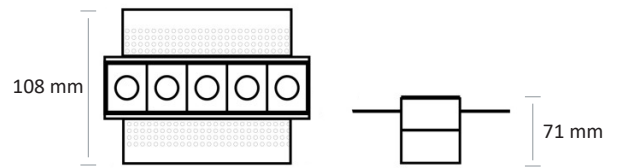

DL 2821 LED - TRIMLESS 2W

DL 2821 LED - TRIMLESS 6W

DL 2821 LED - TRIMLESS 5W

DL 2821 LED - TRIMLESS 20W

36X36 mm 

83X36 mm 

130X36 mm 

263X36 mm 

Colour(s) _____

DL 2821 LED - TRIMLESS

- Recessed luminaire for LINEAR LED module, maximum 2100 lumens
- CRI of 90
- MacAdam Ellipse: 3 SDCM
- Available in 3 000 K
- 50 000 hours lamp life (L80B10)
- Luminous efficiency of system up to 105 lm/W
- Optic composed of a lens and an individual reflector for each module
- Housing made of painted steel
- Static heat sink
- **Weight:** approx. 0,05 kg
- **Driver(s):** Fixed, Dimmable driver DALI (CDIMMDALI)

Driver(s)

Standards

Class III | IP 20 | 650°

Beam(s)

ITEM	CONSUMPTION	LUMINOUS FLUX	SYSTEM EFFICIENCY	COLOUR TEMPERATURE	CRI
DL 2821 LED TRIMLESS 210-930	2W	210 lumens	105 lm/W	3000 K	90
DL 2821 LED TRIMLESS 630-930	6W	630 lumens	105 lm/W	3000 K	90
DL 2821 LED TRIMLESS 1000-930	10W	1050 lumens	105 lm/W	3000 K	90
DL 2821 LED TRIMLESS 2100-930	20W	2100 lumens	105 lm/W	3000 K	90