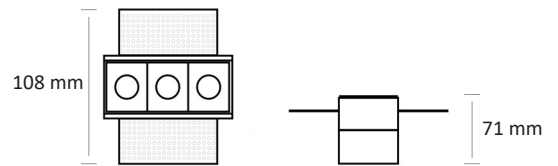

DL 2821 LED - TRIMLESS 2W

DL 2821 LED - TRIMLESS 6W

DL 2821 LED - TRIMLESS 5W

DL 2821 LED - TRIMLESS 20W

36X36 mm 

83X36 mm 

130X36 mm 

263X36 mm 

Colour(s) _____

DL 2821 LED - TRIMLESS

- Recessed luminaire for LINEAR LED module, maximum 2100 lumens
- CRI of 90
- MacAdam Ellipse: 3 SDCM
- Available in 3 000 K
- 50 000 hours lamp life (L80B10)
- Luminous efficiency of system up to 105 lm/W
- Optic composed of a lens and an individual reflector for each module
- Housing made of painted steel
- Static heat sink
- **Weight:** approx. 0,05 kg
- **Driver(s):** Fixed, Dimmable driver DALI (CDIMMDALI)

Driver(s)

Standards

Class III | IP 20 | 650°

Beam(s)

ITEM	CONSUMPTION	LUMINOUS FLUX	SYSTEM EFFICIENCY	COLOUR TEMPERATURE	CRI
DL 2821 LED TRIMLESS 210-930	2W	210 lumens	105 lm/W	3000 K	90
DL 2821 LED TRIMLESS 630-930	6W	630 lumens	105 lm/W	3000 K	90
DL 2821 LED TRIMLESS 1000-930	10W	1050 lumens	105 lm/W	3000 K	90
DL 2821 LED TRIMLESS 2100-930	20W	2100 lumens	105 lm/W	3000 K	90