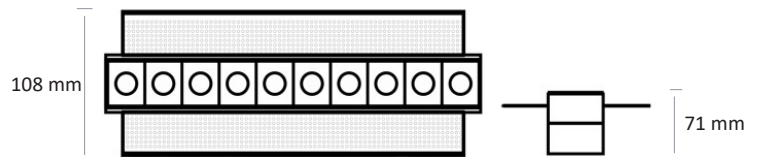

DL 2821 LED - TRIMLESS 2W

DL 2821 LED - TRIMLESS 6W

DL 2821 LED - TRIMLESS 5W

DL 2821 LED - TRIMLESS 20W

36X36 mm 

83X36 mm 

130X36 mm 

263X36 mm 

Colour(s) _____

DL 2821 LED - TRIMLESS

- Recessed luminaire for LINEAR LED module, maximum 2100 lumens
- CRI of 90
- MacAdam Ellipse: 3 SDCM
- Available in 3 000 K
- 50 000 hours lamp life (L80B10)
- Luminous efficiency of system up to 105 lm/W
- Optic composed of a lens and an individual reflector for each module
- Housing made of painted steel
- Static heat sink
- **Weight:** approx. 0,05 kg
- **Driver(s):** Fixed, Dimmable driver DALI (CDIMMDALI)

Driver(s)

Standards

Class III | IP 20 | 650°

Beam(s)

ITEM	CONSUMPTION	LUMINOUS FLUX	SYSTEM EFFICIENCY	COLOUR TEMPERATURE	CRI
DL 2821 LED TRIMLESS 210-930	2W	210 lumens	105 lm/W	3000 K	90
DL 2821 LED TRIMLESS 630-930	6W	630 lumens	105 lm/W	3000 K	90
DL 2821 LED TRIMLESS 1000-930	10W	1050 lumens	105 lm/W	3000 K	90
DL 2821 LED TRIMLESS 2100-930	20W	2100 lumens	105 lm/W	3000 K	90