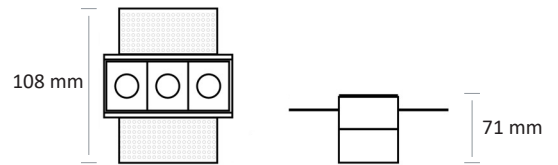

# MICRO-LENS / REFLECTORS ■ LED

DL 2821 LED - TRIMLESS 2W

36X36 mm 

DL 2821 LED - TRIMLESS 6W

83X36 mm 

DL 2821 LED - TRIMLESS 5W

130X36 mm 

DL 2821 LED - TRIMLESS 20W

263X36 mm 

Colour(s)

# DL 2821 LED - TRIMLESS

- Recessed luminaire for LINEAR LED module, maximum 210 lumens
- CRI of 90
- MacAdam Ellipse: 3 SDCM
- Available in 3 000 K
- 50 000 hours lamp life (L80B10)
- Luminous efficiency of system up to 105 lm/W
- Housing made of painted steel
- Static heat sink
- **Weight:** approx. 0,05 kg
- **Driver(s):** Fixe, Fixed, Dimmable driver DALI (CDIMMDALI)