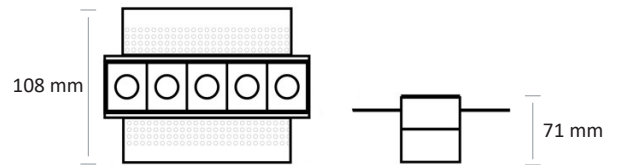

# MICRO-LENS / REFLECTORS ■ LED

DL 2821 LED - TRIMLESS 2W

36X36 mm 

DL 2821 LED - TRIMLESS 6W

83X36 mm 

DL 2821 LED - TRIMLESS 5W

130X36 mm 

DL 2821 LED - TRIMLESS 20W

263X36 mm 

Colour(s)

# DL 2821 LED - TRIMLESS

- Recessed luminaire for LINEAR LED module, maximum 210 lumens
- CRI of 90
- MacAdam Ellipse: 3 SDCM
- Available in 3 000 K
- 50 000 hours lamp life (L80B10)
- Luminous efficiency of system up to 105 lm/W
- Housing made of painted steel
- Static heat sink
- **Weight:** approx. 0,05 kg
- **Driver(s):** Fixe, Fixed, Dimmable driver DALI (CDIMMDALI)