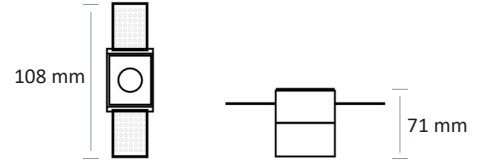

# MICRO-LENS / REFLECTORS ■ LED

DL 2821 LED - TRIMLESS 2W

36X36 mm 

DL 2821 LED - TRIMLESS 6W

83X36 mm 

DL 2821 LED - TRIMLESS 5W

130X36 mm 

DL 2821 LED - TRIMLESS 20W

263X36 mm 

Colour(s)

# DL 2821 LED - TRIMLESS

- Recessed luminaire for LINEAR LED module, maximum 210 lumens
- CRI of 90
- MacAdam Ellipse: 3 SDCM
- Available in 3 000 K
- 50 000 hours lamp life (L80B10)
- Luminous efficiency of system up to 105 lm/W
- Housing made of painted steel
- Static heat sink
- **Weight:** approx. 0,05 kg
- **Driver(s):** Fixe, Fixed, Dimmable driver DALI (CDIMMDALI)