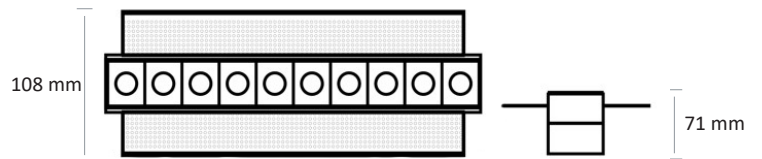

# MICRO-LENS / REFLECTORS ■ LED

DL 2821 LED - TRIMLESS 2W

36X36 mm 

DL 2821 LED - TRIMLESS 6W

83X36 mm 

DL 2821 LED - TRIMLESS 5W

130X36 mm 

DL 2821 LED - TRIMLESS 20W

263X36 mm 

Colour(s)

# DL 2821 LED - TRIMLESS

- Recessed luminaire for LINEAR LED module, maximum 210 lumens
- CRI of 90
- MacAdam Ellipse: 3 SDCM
- Available in 3 000 K
- 50 000 hours lamp life (L80B10)
- Luminous efficiency of system up to 105 lm/W
- Housing made of painted steel
- Static heat sink
- **Weight:** approx. 0,05 kg
- **Driver(s):** Fixe, Fixed, Dimmable driver DALI (CDIMMDALI)