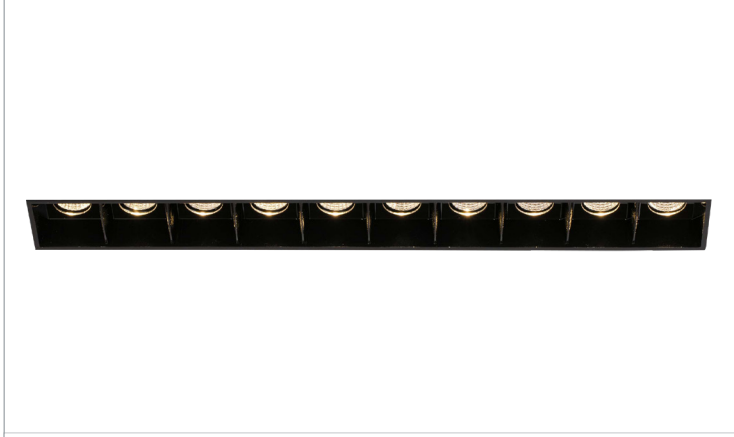

# DL 2821 LED - TRIMLESS

# MICRO-LENS / REFLECTORS ■ LED

DL 2821 LED - TRIMLESS 2W

36X36 mm 

DL 2821 LED - TRIMLESS 6W

83X36 mm 

DL 2821 LED - TRIMLESS 5W

130X36 mm 

DL 2821 LED - TRIMLESS 20W

263X36 mm 

Colour(s)

# DL 2821 LED - TRIMLESS

- Recessed luminaire for LINEAR LED module, maximum 210 lumens
- CRI of 90
- MacAdam Ellipse: 3 SDCM
- Available in 3 000 K
- 50 000 hours lamp life (L80B10)
- Luminous efficiency of system up to 105 lm/W
- Housing made of painted steel
- Static heat sink
- **Weight:** approx. 0,05 kg
- **Driver(s):** Fixe, Fixed, Dimmable driver DALI (CDIMMDALI)