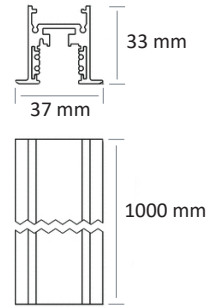

48V TRACKS

ST1 - STANDARD

ST8 - RECESSED

ST3 - TRIMLESS

Colour(s)

LED TRACKS

Available lengths: 1, 2 or 3 metres

Option(s) : Compatible with 1-10V or DALI grading systems

Dimensions

ST1 - STANDARD

ST8 - RECESSED

ST3 - TRIMLESS

ACCESSORIES

Short suspension stirrup - S-9500/312 - LA

Long junction stirrup - S-9500/322 - LA

Left power - 9501 - KL

Right power - 9501 - KR

Online junction connector - 9503 - K - S

90-degree inner hard-angle connector - 9511 - KI

90-degree outdoor hard-angle connector - 9511 - KE

Flexible angle connector - 9518 - K

Full tip - 9504 / STI