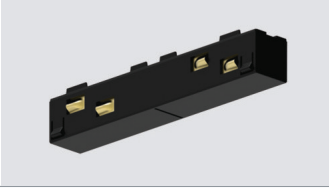

48V TRACKS

ST1 - STANDARD

ST8 - RECESSED

ST3 - TRIMLESS

Colour(s)

LED TRACKS

Available lengths: 1, 2 or 3 metres

Option(s) : Compatible with 1-10V or DALI grading systems

Dimensions

ST1 - STANDARD

ST8 - RECESSED

ST3 - TRIMLESS

ACCESSORIES

Short suspension stirrup - S-9500/312 - LA

Long junction stirrup - S-9500/322 - LA

Left power - 9501 - KL

Right power - 9501 - KR

Online junction connector - 9503 - K - S

90-degree inner hard-angle connector - 9511 - KI

90-degree outdoor hard-angle connector - 9511 - KE

Flexible angle connector - 9518 - K

Full tip - 9504 / STI