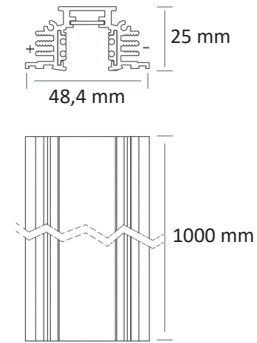

48V TRACKS

ST1 - STANDARD

ST8 - RECESSED

ST3 - TRIMLESS

Colour(s)

LED TRACKS

Available lengths: 1, 2 or 3 metres

Option(s) : Compatible with 1-10V or DALI grading systems

Dimensions

ST1 - STANDARD

ST8 - RECESSED

ST3 - TRIMLESS

ACCESSORIES

Short suspension stirrup - S-9500/312 - LA

Long junction stirrup - S-9500/322 - LA

Left power - 9501 - KL

Right power - 9501 - KR

Online junction connector - 9503 - K - S

90-degree inner hard-angle connector - 9511 - KI

90-degree outdoor hard-angle connector - 9511 - KE

Flexible angle connector - 9518 - K

Full tip - 9504 / STI