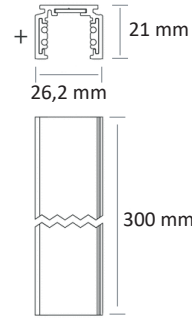

48V TRACKS

ST1 - STANDARD

ST8 - RECESSED

ST3 - TRIMLESS

Colour(s)

LED TRACKS

Available lengths: 1, 2 or 3 metres

Option(s) : Compatible with 1-10V or DALI grading systems

Dimensions

ST1 - STANDARD

ST8 - RECESSED

ST3 - TRIMLESS

ACCESSORIES

Short suspension stirrup - S-9500/312 - LA

Long junction stirrup - S-9500/322 - LA

Left power - 9501 - KL

Right power - 9501 - KR

Online junction connector - 9503 - K - S

90-degree inner hard-angle connector - 9511 - KI

90-degree outdoor hard-angle connector - 9511 - KE

Flexible angle connector - 9518 - K

Full tip - 9504 / STI

Tip with wire pass - 9504 / STI - F