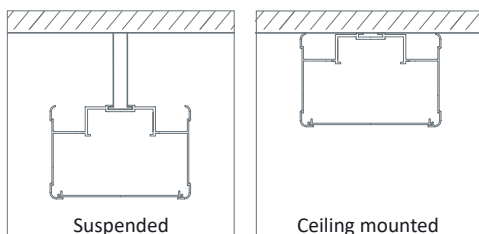

Colour(s)

PROFILES ■ LED

- Rectangular lighting system with direct lighting for TL5 or TL-D fluorescent lamps, maximum 80W
- Can be mounted continuous row
- Rectangular section, size 180x120 mm
- Steel white (GLB), rosted (VS) glass, clear (DC), opal (DO) or grooved and clear (DSC) diffuser made of polycarbonate
- Housing made of extruded aluminium profile
- Cover and endcap made of aluminium
- Gears : Electronic (EVG), Dimmable electronic (EVG DIMM), Dimmable electronic DALI (EVG DIMM DALI)
- Options : Lighting sensor and-or movement detector (CEL)

CROSS SECTION

- 1 Body made of extruded aluminium profile
- 2 Aluminium cover
- 3 Lighting tray and aluminium reflector
- 4 Lighting wiring
- 5 Cable tray compartment

LIGHTING CONFIGURATION

FIXING

ACCESSORIES