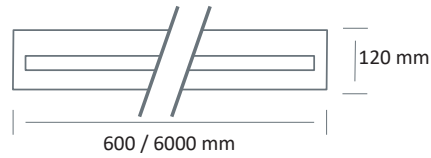

Colour(s)

PROFILES ■ LED

- Rectangular lighting system with direct lighting for TL5 or TL-D fluorescent lamps, maximum 80W
- Can be mounted continuous row
- Rectangular section, size 180x120 mm
- Steel white (GLB), rosted (VS) glass, clear (DC), opal (DO) or grooved and clear (DSC) diffuser made of polycarbonate
- Housing made of extruded aluminium profile
- Cover and endcap made of aluminium
- Gears : Electronic (EVG), Dimmable electronic (EVG DIMM), Dimmable electronic DALI (EVG DIMM DALI)
- Options : Lighting sensor and-or movement detector (CEL)

Driver(s)

Standards

Class I | IK07 | 850°

Efficiency energy class

Profile(s)

Luminaire(s)

Dimensions

OPTICALS