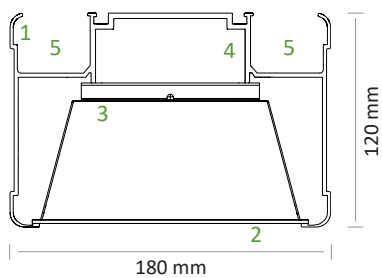

Colour(s)

PROFILES ■ LED

- Rectangular lighting system with direct lighting for TL5 or TL-D fluorescent lamps, maximum 80W
- Can be mounted continuous row
- Rectangular section, size 180x120 mm
- Steel white (GLB), rosted (VS) glass, clear (DC), opal (DO) or grooved and clear (DSC) diffuser made of polycarbonate
- Housing made of extruded aluminium profile
- Cover and endcap made of aluminium
- Gears : Electronic (EVG), Dimmable electronic (EVG DIMM), Dimmable electronic DALI (EVG DIMM DALI)
- Options : Lighting sensor and-or movement detector (CEL)

Driver(s)

Standards

Class I | IK07 | 850°

Efficiency energy class

Profile(s)

Luminaire(s)

Dimensions

OPTICALS

CROSS SECTION

- 1 Body made of extruded aluminium profile
- 2 Aluminium cover
- 3 Lighting tray and aluminium reflector
- 4 Lighting wiring
- 5 Cable tray compartment

LIGHTING CONFIGURATION

FIXING

ACCESSORIES