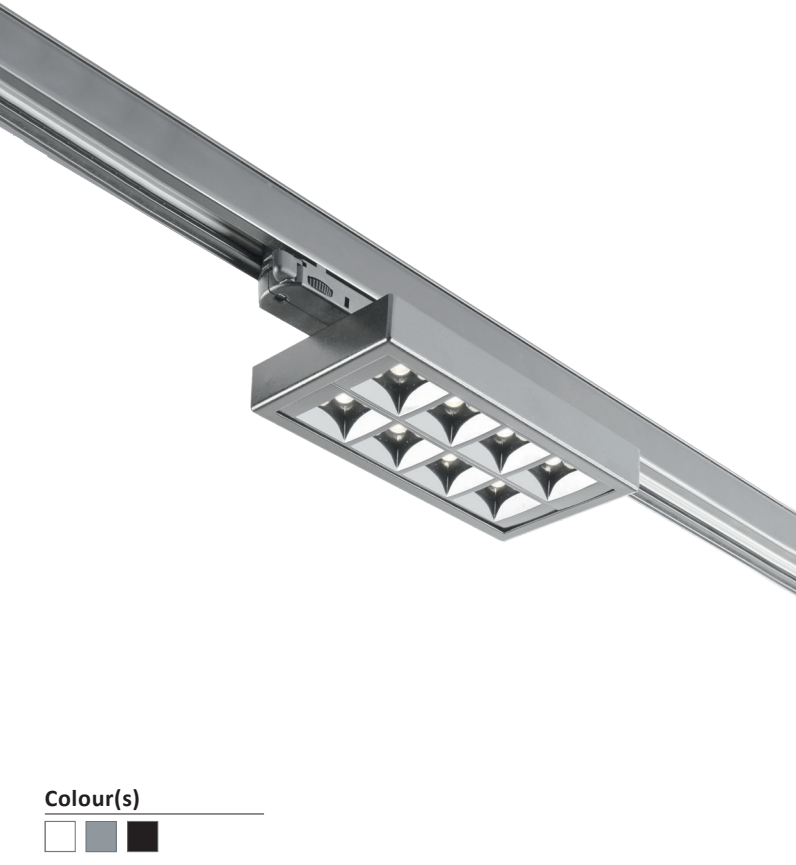

## LS 5121-A LED

## WALL WASHERS LED

- Track suspended luminaire for LINEAR LED module(s), maximum 2 364 lumens
- CRI of 80
- MacAdam Ellipse: 3 SDCM
- Available in 3 000 K and 4 000 K
- 50 000 hours lamp life (L80B10)
- Luminous efficiency of system up to 145 lm/W
- Optic composed of a lens and an individual reflector for each module
- 3 circuits track adaptor
- Housing made of prelacquered steel
- Static heat sink
- **Standard body length:** 300 mm
- **Driver(s):** Fixed, Dimmable driver DALI (CDIMMDALI)