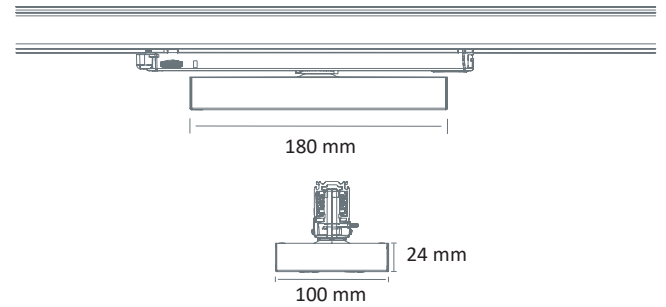

ITEM	CONSUMPTION	LUMINOUS FLUX	SYSTEM EFFICIENCY	COLOUR TEMPERATURE	CRI
LS 5121-A-LED - 2200-830	16,3W	2259 lumens	138,6 lm/W	3000 K	80
LS 5121-A-LED - 2200-840	16,3W	2364 lumens	145 lm/W	4000 K	80