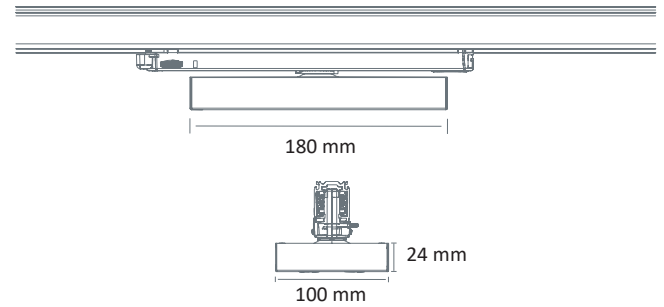

LS 5121-A LED

Colour(s)

WALL WASHERS LED

- Track suspended luminaire for LINEAR LED module(s), maximum 2 364 lumens
- CRI of 80
- MacAdam Ellipse: 3 SDCM
- Available in 3 000 K and 4 000 K
- 50 000 hours lamp life (L80B10)
- Luminous efficiency of system up to 145 lm/W
- Optic composed of a lens and an individual reflector for each module
- 3 circuits track adaptor
- Housing made of prelacquered steel
- Static heat sink
- **Standard body length:** 300 mm
- **Driver(s):** Fixed, Dimmable driver DALI (CDIMMDALI)

Driver(s)

Standards

Class I | IP 20 | 650°

Beam(s)

Dimensions

ITEM	CONSUMPTION	LUMINOUS FLUX	SYSTEM EFFICIENCY	COLOUR TEMPERATURE	CRI	EFFICIENCY ENERGY CLASS
LS 5121-A-LED - 2200-830	16,3W	2259 lumens	138,6 lm/W	3000 K	80	C
LS 5121-A-LED - 2200-840	16,3W	2364 lumens	145 lm/W	4000 K	80	C