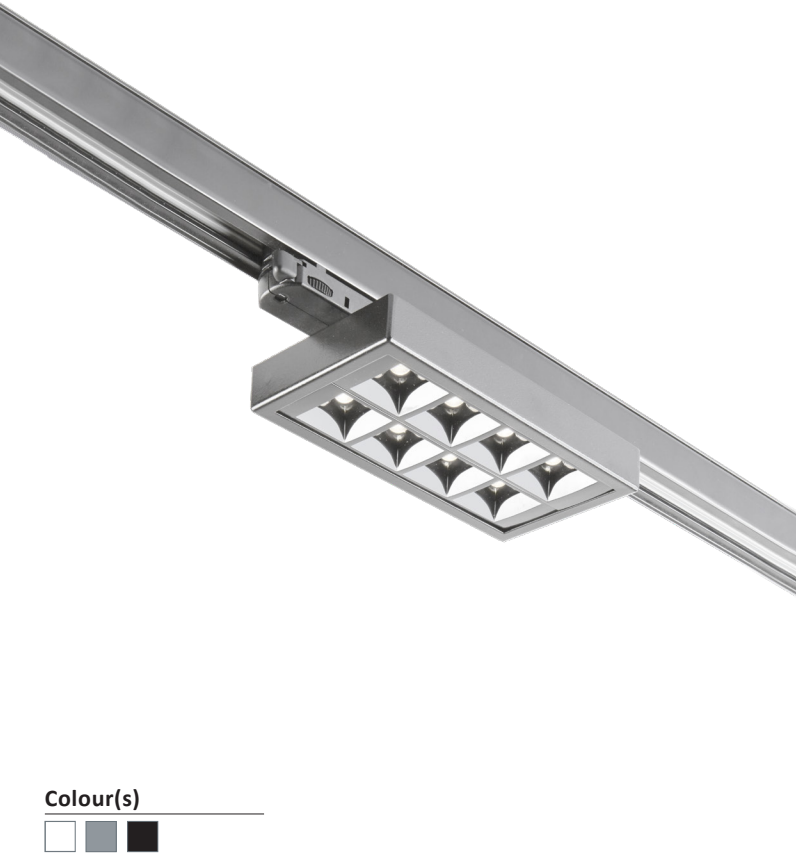

LS 5121-A LED

Colour(s)

WALL WASHERS LED

- Track suspended luminaire for LINEAR LED module(s), maximum 2 364 lumens
- CRI of 80
- MacAdam Ellipse: 3 SDCM
- Available in 3 000 K and 4 000 K
- 50 000 hours lamp life (L80B10)
- Luminous efficiency of system up to 145 lm/W
- Optic composed of a lens and an individual reflector for each module
- 3 circuits track adaptor
- Housing made of prelacquered steel
- Static heat sink
- **Standard body length:** 300 mm
- **Driver(s):** Fixed, Dimmable driver DALI (CDIMMDALI)

Driver(s)

Standards

Class I | IP 20 | 650°

Beam(s)

Dimensions

ITEM	CONSUMPTION	LUMINOUS FLUX	SYSTEM EFFICIENCY	COLOUR TEMPERATURE	CRI	EFFICIENCY ENERGY CLASS
LS 5121-A-LED - 2200-830	16,3W	2259 lumens	138,6 lm/W	3000 K	80	C
LS 5121-A-LED - 2200-840	16,3W	2364 lumens	145 lm/W	4000 K	80	C