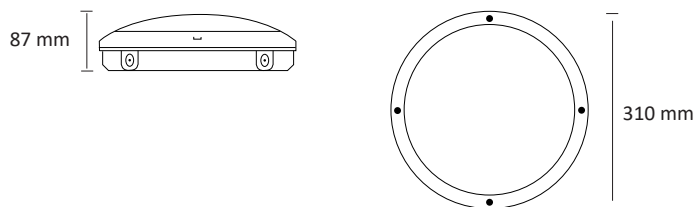

## EXTRA PROTECTED LUMINAIRES ■ LED

- Waterproof IP 65 wall mounted luminaire for LINEAR LED module, maximum 1120 lumens
- CRI of 85
- MacAdam Ellipse: 6 SDCM
- Available in 4 000 K
- Up to 40 000 hours lamp life
- Luminous efficiency of system up to 93,3 lm/W
- Opal optical (VO)
- **Driver(s)** : No driver (230 V)
- **Option(s)** : infrared presence detector (PIR)

### Dimensions