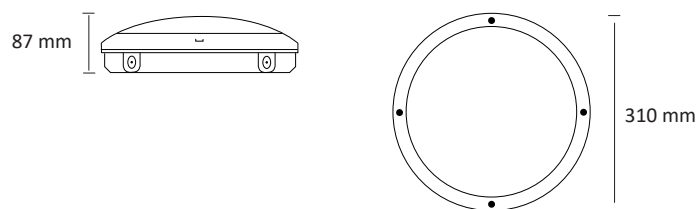

## EXTRA PROTECTED LUMINAIRES ■ LED

- Waterproof IP 65 wall mounted luminaire for LINEAR LED module, maximum 2100 lumens
- CRI of 80
- MacAdam Ellipse: 6 SDCM
- Available in 3 000 K, 4 000 K and 5 000 K
- Up to 40 000 hours lamp life
- Luminous efficiency of system up to 100 lm/W
- Polycarbonate basin
- **Driver(s)** : Fixed
- **Option(s)** : infrared presence detector (PIR), colored bezel (black, white, grey, bronze, aluminium, chrome, brass)

### Dimensions

The luminaire is adjustable in luminous flux and color temperature during installation. 

ITEM	CONSUMPTION	LUMINOUS FLUX	SYSTEM EFFICIENCY	COLOUR TEMPERATURE	CRI
ET 2207 LED-1000-830	12W	1100 lumens	96,7 lm/W	3000 K	80
ET 2207 LED-1200-840	12W	1200 lumens	100 lm/W	4000 K	80
ET 2207 LED-1200-850	12W	1200 lumens	100 lm/W	5000 K	80
ET 2207 LED-1300-830	15W	1350 lumens	90 lm/W	3000 K	80
ET 2207 LED-1500-840	15W	1500 lumens	100 lm/W	4000 K	80
ET 2207 LED-1500-850	15W	1500 lumens	100 lm/W	5000 K	80
ET 2207 LED-1900-830	22W	1900 lumens	86,4 lm/W	3000 K	80
ET 2207 LED-2100-840	22W	2100 lumens	95,5 lm/W	4000 K	80
ET 2207 LED-2100-850	22W	2100 lumens	95,5 lm/W	5000 K	80