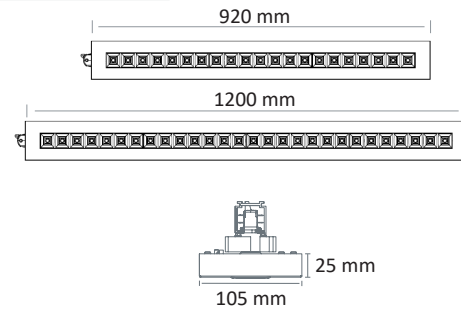

## WALL WASHERS LED

- Track suspended luminaire for LINEAR LED module(s), maximum 5 594 lumens
- CRI of 80
- MacAdam Ellipse: 3 SDCM
- Available in 3 000 and 4 000 K
- 50 000 hours lamp life (L80B20)
- Luminous efficiency of system up to 158,5 lm/W
- Optics composed of a lens and an individual reflector for each module
- 3 circuits track adaptor
- Housing made of prelacquered steel
- Static heat sink
- **Driver(s):** Fixed, Dimmable driver DALI (CDIMMDALI)

### Dimensions

ITEM	LENGHT	CONSUMPTION	LUMINOUS FLUX	SYSTEM EFFICIENCY	COLOUR TEMPERATURE	CRI	EFFICIENCY ENERGY CLASS
LS 5121-B-LED - 4000-830	920 mm	26,8W	4009 lumens	149,6 lm/W	3000 K	80	C
LS 5121-B-LED - 4000-840	920 mm	26,8W	4196 lumens	156,6 lm/W	4000 K	80	B
LS 5121-B-LED - 5500-830	1200 mm	35,3W	5346 lumens	151,4 lm/W	3000 K	80	C
LS 5121-B-LED - 5500-840	1200 mm	35,3W	5594 lumens	158,5 lm/W	4000 K	80	B