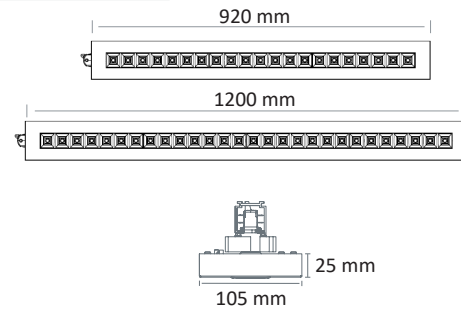

LS 5121-B LED

Colour(s)

WALL WASHERS LED

- Track suspended luminaire for LINEAR LED module(s), maximum 5 594 lumens
- CRI of 80
- MacAdam Ellipse: 3 SDCM
- Available in 3 000 and 4 000 K
- 50 000 hours lamp life (L80B20)
- Luminous efficiency of system up to 158,5 lm/W
- Optics composed of a lens and an individual reflector for each module
- 3 circuits track adaptor
- Housing made of prelacquered steel
- Static heat sink
- **Driver(s):** Fixed, Dimmable driver DALI (CDIMMDALI)

Driver(s)

Standards

Class I | IP 20 | 650°

Beam(s)

Dimensions

ITEM	LENGTH	CONSUMPTION	LUMINOUS FLUX	SYSTEM EFFICIENCY	COLOUR TEMPERATURE	CRI	EFFICIENCY ENERGY CLASS
LS 5121-B-LED - 4000-830	920 mm	26,8W	4009 lumens	149,6 lm/W	3000 K	80	C
LS 5121-B-LED - 4000-840	920 mm	26,8W	4196 lumens	156,6 lm/W	4000 K	80	B
LS 5121-B-LED - 5500-830	1200 mm	35,3W	5346 lumens	151,4 lm/W	3000 K	80	C
LS 5121-B-LED - 5500-840	1200 mm	35,3W	5594 lumens	158,5 lm/W	4000 K	80	B