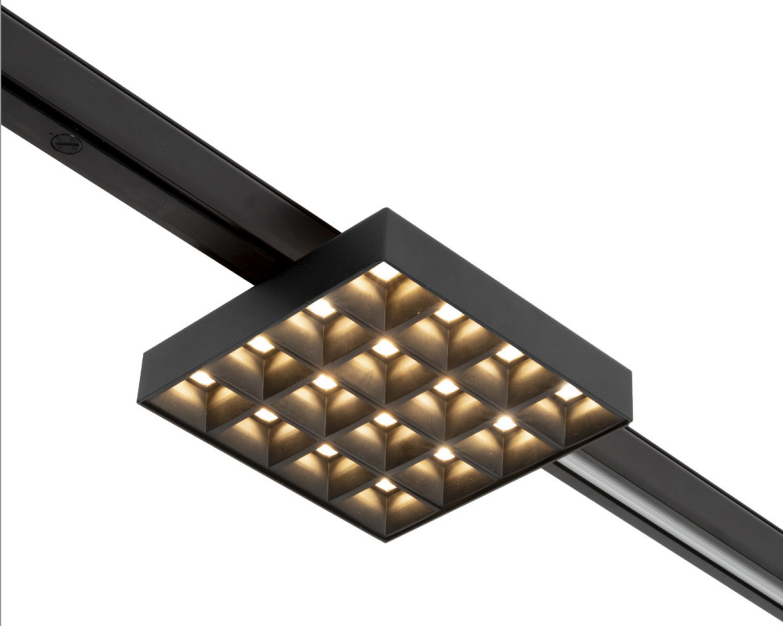

LS 5121-D LED

Colour(s)

WALL WASHERS LED

- Track suspended luminaire for LINEAR LED module(s), maximum 1636 lumens
- CRI of 90
- MacAdam Ellipse: 3 SDCM
- Available in 3 000 K and 4 000 K
- 50 000 hours lamp life (L80B10)
- Luminous efficiency of system up to 122,3 lm/W
- Optic composed of a lens and an individual reflector for each module
- 3 circuits track adaptor
- Housing made of prelacquered steel
- Static heat sink
- UGR < 19 for tertiary use
- **Standard body length:** 160 mm
- **Driver(s):** Fixed, Dimmable driver DALI (CDIMMDALI), Casambi

Driver(s)

Standards

Class I | IP 20 | 650°

Beam(s)

Dimensions

ITEM	CONSUMPTION	LUMINOUS FLUX	SYSTEM EFFICIENCY	COLOUR TEMPERATURE	CRI	EFFICIENCY ENERGY CLASS
LS 5121-D LED - 1600-930	13,4W	1567 lumens	117,2 lm/W	3000 K	90	C
LS 5121-D LED - 1600-940	13,4W	1636 lumens	122,3 lm/W	4000 K	90	C