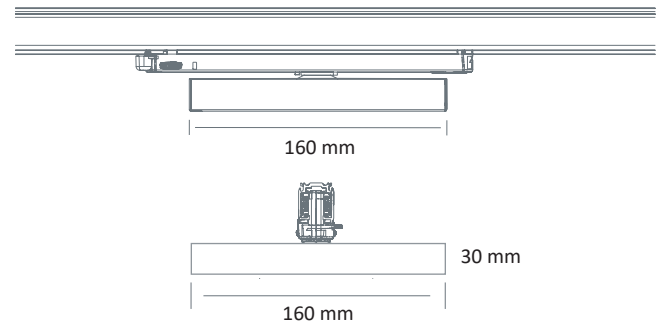

LS 5121-D LED

Colour(s)

WALL WASHERS LED

- Track suspended luminaire for LINEAR LED module(s), maximum 1636 lumens
- CRI of 90
- MacAdam Ellipse: 3 SDCM
- Available in 3 000 K and 4 000 K
- 50 000 hours lamp life (L80B10)
- Luminous efficiency of system up to 122,3 lm/W
- Optic composed of a lens and an individual reflector for each module
- 3 circuits track adaptor
- Housing made of prelacquered steel
- Static heat sink
- UGR < 19 for tertiary use
- **Standard body length:** 160 mm
- **Driver(s):** Fixed, Dimmable driver DALI (CDIMMDALI), Casambi

Driver(s)

Standards

Class I | IP 20 | 650°

Beam(s)

Dimensions

ITEM	CONSUMPTION	LUMINOUS FLUX	SYSTEM EFFICIENCY	COLOUR TEMPERATURE	CRI	EFFICIENCY ENERGY CLASS
LS 5121-D LED - 1600-930	13,4W	1567 lumens	117,2 lm/W	3000 K	90	C
LS 5121-D LED - 1600-940	13,4W	1636 lumens	122,3 lm/W	4000 K	90	C