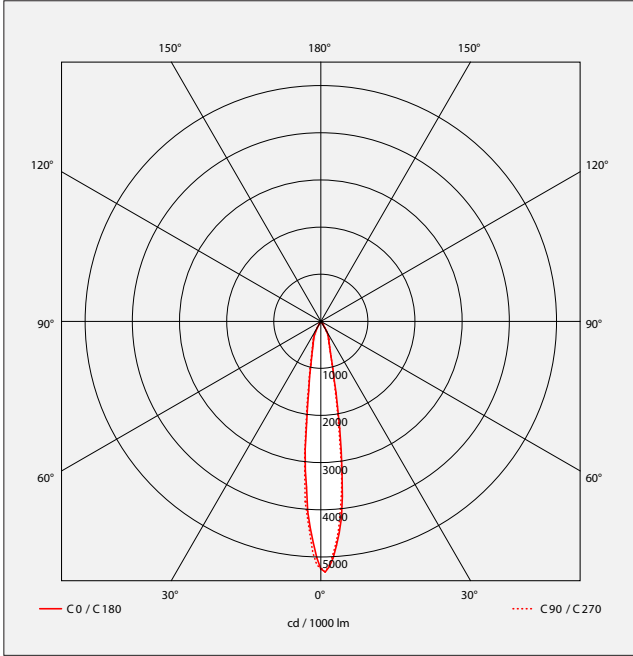

EO 2249 LED

ORIENTABLE AND ADJUSTABLE ■ LED

- Circular recessed orientable spotlight for LED SPOT module, maximum 1667 lumens
- CRI de 80
- Available in 3 000 K, 3 500 K et 4 000 K
- 50 000 hours lamp life (L80B50)
- Luminous efficiency of system up to 128,2 lm/W
- Housing made of die-cast aluminium
- Static heat sink
- **Adjustable** : 30° and Turnable : 350°
- **Driver(s)** : Fixed
- **Option(s)** : Fast connector (CORD)

Colour(s)

Ø68 mm

Driver(s)

Standards

Class III | IP 44 | 650°

Beam(s)

Dimensions

ITEM	CONSUMPTION	LUMINOUS FLUX	SYSTEM EFFICIENCY	COLOUR TEMPERATURE	CRI	EFFICIENCY ENERGY CLASS
EO 2249 LED 1600-830	13W	1624 lumens	124,9 lm/W	3000 K	80	E
EO 2249 LED 1600-835	13W	1654 lumens	127,2 lm/W	3500 K	80	E
EO 2249 LED 1600-840	13W	1667 lumens	128,2 lm/W	4000 K	80	E

LIGHT DISTRIBUTION

Beams 15°

Beams 24°

Beams 36°