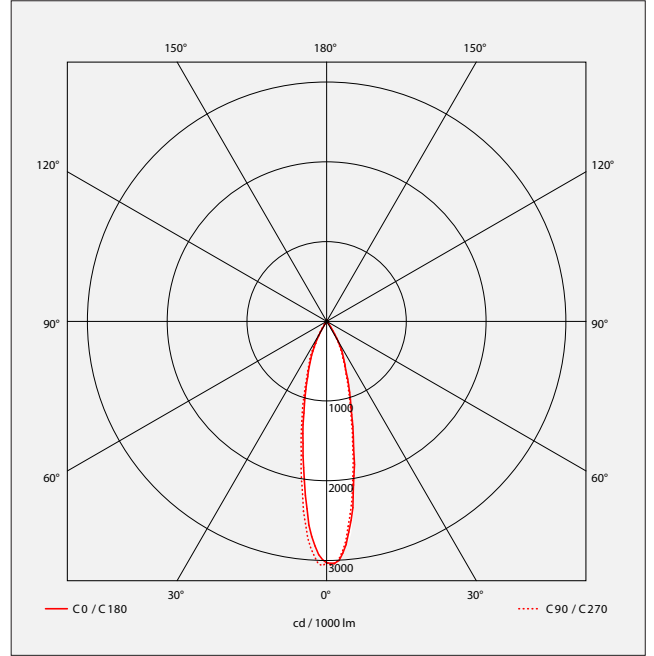

EO 2249 LED

ORIENTABLE AND ADJUSTABLE ■ LED

- Circular recessed orientable spotlight for LED SPOT module, maximum 1667 lumens
- CRI de 80
- Available in 3 000 K, 3 500 K et 4 000 K
- 50 000 hours lamp life (L80B50)
- Luminous efficiency of system up to 128,2 lm/W
- Housing made of die-cast aluminium
- Static heat sink
- **Adjustable** : 30° and Turnable : 350°
- **Driver(s)** : Fixed
- **Option(s)** : Fast connector (CORD)

Colour(s)

Ø68 mm

Driver(s)

Standards

Class III | IP 44 | 650°

Beam(s)

Dimensions

ITEM	CONSUMPTION	LUMINOUS FLUX	SYSTEM EFFICIENCY	COLOUR TEMPERATURE	CRI	EFFICIENCY ENERGY CLASS
EO 2249 LED 1600-830	13W	1624 lumens	124,9 lm/W	3000 K	80	E
EO 2249 LED 1600-835	13W	1654 lumens	127,2 lm/W	3500 K	80	E
EO 2249 LED 1600-840	13W	1667 lumens	128,2 lm/W	4000 K	80	E

LIGHT DISTRIBUTION

Beams 15°

Beams 24°

Beams 36°