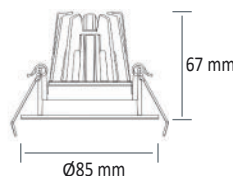

EO 2249 LED

ORIENTABLE AND ADJUSTABLE ■ LED

- Circular recessed orientable spotlight for LED SPOT module, maximum 1667 lumens
- CRI de 80
- Available in 3 000 K, 3 500 K et 4 000 K
- 50 000 hours lamp life (L80B50)
- Luminous efficiency of system up to 128,2 lm/W
- Housing made of die-cast aluminium
- Static heat sink
- **Adjustable** : 30° and Turnable : 350°
- **Driver(s)** : Fixed
- **Option(s)** : Fast connector (CORD)

Colour(s)

Ø68 mm

Driver(s)

Standards

Class III | IP 44 | 650°

Beam(s)

Dimensions

ITEM	CONSUMPTION	LUMINOUS FLUX	SYSTEM EFFICIENCY	COLOUR TEMPERATURE	CRI	EFFICIENCY ENERGY CLASS
EO 2249 LED 1600-830	13W	1624 lumens	124,9 lm/W	3000 K	80	E
EO 2249 LED 1600-835	13W	1654 lumens	127,2 lm/W	3500 K	80	E
EO 2249 LED 1600-840	13W	1667 lumens	128,2 lm/W	4000 K	80	E

LIGHT DISTRIBUTION

Beams 15°

Beams 24°

Beams 36°