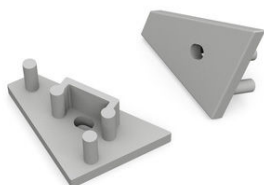

ALUMINIUM PROFILE

BATTEN LUMINAIRES / LED FLEX

- Aluminium profile for LED flex, length up to 2 meters
- Associate with divisible LED flex, see configurations below
- LED width max 8 mm
- For IP20 LED flex
- Aluminium profile
- Diffusers: Clear (DC) or opal (DO) made of polycarbonate

Colour(s)

Dimensions

Accessories

End cap

Fixing clip

ALUMINIUM PROFILE

Colour(s)

BATTEN LUMINAIRES / LED FLEX

- Aluminium profile for LED flex, length up to 2 meters
- Associate with divisible LED flex, see configurations below
- LED width max 10 mm
- For IP20 LED flex
- Aluminium profile
- Diffusers: Clear (DC) or opal (DO) made of polycarbonate

Dimensions

Accessories

End cap

Fixing clip

- LED FLEX maximum 2500 lumens
- CRI of 80 et 90
- MacAdam Ellipse : 3 SDCM
- Up to 50 000 hours lamp life
- Luminous efficiency of system up to 164 lm/W
- Available in 2700 K, 3 000 K, 4 000 K et 6 500 K
- Static heat sink