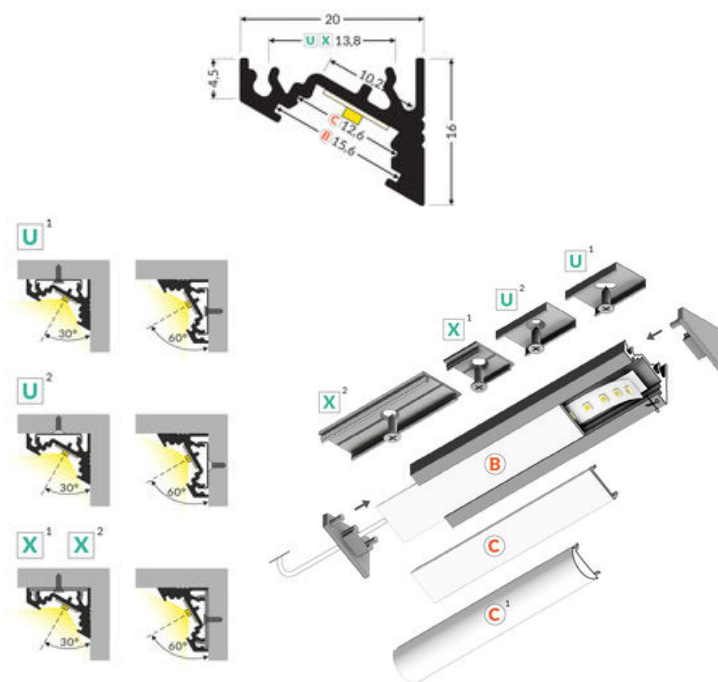

ALUMINIUM PROFILE

BATTEN LUMINAIRES / LED FLEX

- Aluminium profile for LED flex, length up to 2 meters
- Associate with divisible LED flex, see configurations below
- LED width max 8 mm
- For IP20 LED flex
- Aluminium profile
- Diffusers: Clear (DC) or opal (DO) made of polycarbonate

Colour(s)

Dimensions

Accessories

End cap

Fixing clip

ALUMINIUM PROFILE

Colour(s)

BATTEN LUMINAIRES / LED FLEX

- Aluminium profile for LED flex, length up to 2 meters
- Associate with divisible LED flex, see configurations below
- LED width max 10 mm
- For IP20 LED flex
- Aluminium profile
- Diffusers: Clear (DC) or opal (DO) made of polycarbonate

Dimensions

Accessories

End cap

Fixing clip

- LED FLEX maximum 2500 lumens
- CRI of 80 et 90
- MacAdam Ellipse : 3 SDCM
- Up to 50 000 hours lamp life
- Luminous efficiency of system up to 164 lm/W
- Available in 2700 K, 3 000 K, 4 000 K et 6 500 K
- Static heat sink