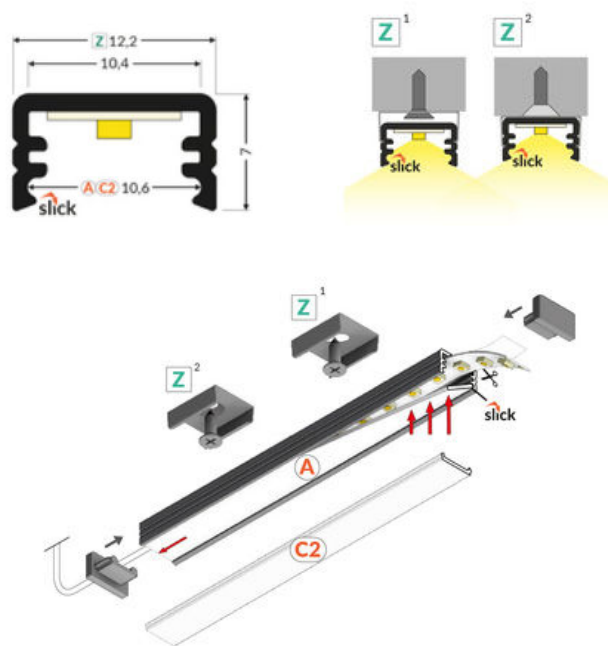

ALUMINIUM PROFILE

BATTEN LUMINAIRES / LED FLEX

- Aluminium profile for LED flex, length up to 2 meters
- Associate with divisible LED flex, see configurations below
- LED width max 8 mm
- For IP20 LED flex
- Aluminium profile
- Diffusers: Clear (DC) or opal (DO) made of polycarbonate

Colour(s)

Dimensions

Accessories

End cap

Fixing clip

ALUMINIUM PROFILE

Colour(s)

BATTEN LUMINAIRES / LED FLEX

- Aluminium profile for LED flex, length up to 2 meters
- Associate with divisible LED flex, see configurations below
- LED width max 10 mm
- For IP20 LED flex
- Aluminium profile
- Diffusers: Clear (DC) or opal (DO) made of polycarbonate

Dimensions

Accessories

End cap

Fixing clip

- LED FLEX maximum 2500 lumens
- CRI of 80 et 90
- MacAdam Ellipse : 3 SDCM
- Up to 50 000 hours lamp life
- Luminous efficiency of system up to 164 lm/W
- Available in 2700 K, 3 000 K, 4 000 K et 6 500 K
- Static heat sink