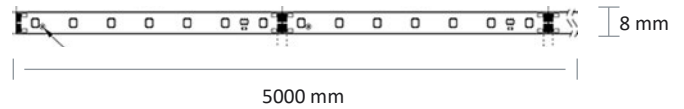

Beam(s)

Dimensions