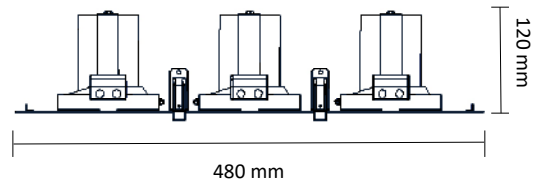

EO 5140-1B LED

EO 5140-2B LED

EO 5140-3B LED

Colour(s)

UPDATE (MM/DD/YY) : (YY) (MM/DD/YY) E1A024

EO 5140-1B2B3B ICOB LED

ORIENTABLE AND ADJUSTABLE ■ LED

- Ceiling mounted luminaire for LED SPOT module, maximum 3x2 784 lumens
- MacAdam Ellipse : 2 SDCM
- CRI of 90
- Available in 3 000 K, 3 500 K and 4 000 K
- 50 000 hours lamp life (L80B10)
- Luminous efficiency of system up to 144,3 lm/W
- Springs in pressure for easier installation
- Ring made of die-cast aluminium
- Polycarbonate lens optics
- **Weight** : Approx. 1,3 kg
- **Driver(s)** : Fixed, Dimmable DALI (CDIMMDALI), Casambi, Connect
- **Option(s)** : Fast connector (CORD)
- Photobiological risk group 1

CUTOUT DIMENSION

EXTERNAL DIMENSION

EO 5140-1B LED ICOB

145*145

160*160

145*305

160*320

EO 5140-2B LED ICOB