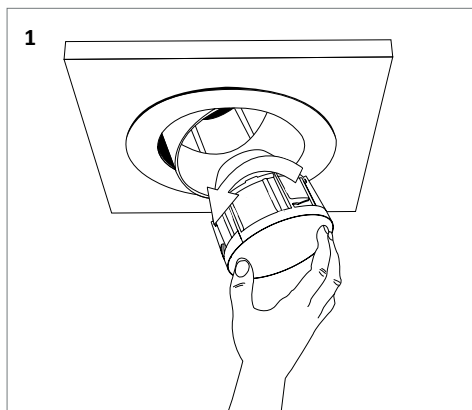

EO 5140-1B LED

EO 5140-2B LED

EO 5140-3B LED

Colour(s)

UPDATE (MM/DD/YY) : (YY) (MM/DD/YY) E1A024

EO 5140-1B2B3B ICOB LED

ORIENTABLE AND ADJUSTABLE ■ LED

- Ceiling mounted luminaire for LED SPOT module, maximum 3x2 784 lumens
- MacAdam Ellipse : 2 SDCM
- CRI of 90
- Available in 3 000 K, 3 500 K and 4 000 K
- 50 000 hours lamp life (L80B10)
- Luminous efficiency of system up to 144,3 lm/W
- Springs in pressure for easier installation
- Ring made of die-cast aluminium
- Polycarbonate lens optics
- **Weight** : Approx. 1,3 kg
- **Driver(s)** : Fixed, Dimmable DALI (CDIMMDALI), Casambi, Connect
- **Option(s)** : Fast connector (CORD)
- Photobiological risk group 1

Driver(s)

Standards

Class I | IP 20 | 650° | RG1

Beam(s)

Colour(s)

WHITE

BLACK

ICOB version

CUTOUT DIMENSION

EXTERNAL DIMENSION

EO 5140-1B LED ICOB

145*145

160*160

145*305

160*320

EO 5140-2B LED ICOB