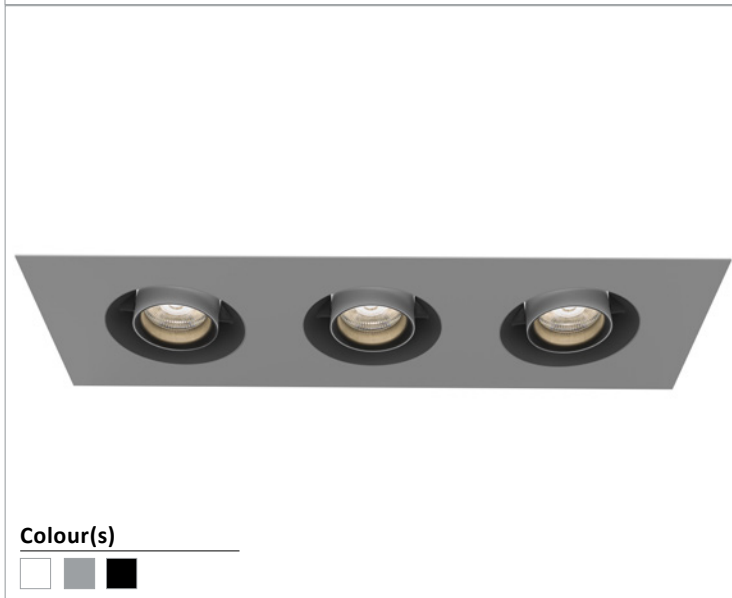

EO 5140-1B LED

EO 5140-2B LED

EO 5140-3B LED

Colour(s)

UPDATE (MM/DD/YY) : (YY) (MM/DD/YY) E1A024

EO 5140-1B2B3B ICOB LED

ORIENTABLE AND ADJUSTABLE ■ LED

- Ceiling mounted luminaire for LED SPOT module, maximum 3x2 784 lumens
- MacAdam Ellipse : 2 SDCM
- CRI of 90
- Available in 3 000 K, 3 500 K and 4 000 K
- 50 000 hours lamp life (L80B10)
- Luminous efficiency of system up to 144,3 lm/W
- Springs in pressure for easier installation
- Ring made of die-cast aluminium
- Polycarbonate lens optics
- **Weight** : Approx. 1,3 kg
- **Driver(s)** : Fixed, Dimmable DALI (CDIMMDALI), Casambi, Connect
- **Option(s)** : Fast connector (CORD)
- Photobiological risk group 1

Driver(s)

Standards

Class I | IP 20 | 650° | RG1

Beam(s)

Colour(s)

WHITE

BLACK

ICOB version

High efficiency performance performance of the components (HE) IRC 90

ITEM	POWER	CONSUMPTION	LUMINOUS FLUX	SYSTEM EFFICIENCY	COLOURS TEMPERATURE	CRI	EFFICIENCY ENERGY CLASS
EO 5140-1B LED ICOB HE 2800-930	16,6 W	19,3 W	2771 lumens	143,6 lm/W	3000 K	90	E
EO 5140-1B LED ICOB HE 2800-935	16,6 W	19,3 W	2752 lumens	142,6 lm/W	3500 K	90	E
EO 5140-1B LED ICOB HE 3000-940	16,6 W	19,3 W	2784 lumens	144,3 lm/W	4000 K	90	E
EO 5140-2B LED ICOB HE 2800-930	2x16,6 W	2x19,3 W	2x2771 lumens	143,6 lm/W	3000 K	90	E
EO 5140-2B LED ICOB HE 2800-935	2x16,6 W	2x19,3 W	2x2752 lumens	142,6 lm/W	3500 K	90	E
EO 5140-2B LED ICOB HE 3000-940	2x16,6 W	2x19,3 W	2x2784 lumens	144,3 lm/W	4000 K	90	E
EO 5140-3B LED ICOB HE 2800-930	3x16,6 W	3x19,3 W	3x2771 lumens	143,6 lm/W	3000 K	90	E
EO 5140-3B LED ICOB HE 2800-935	3x16,6 W	3x19,3 W	3x2752 lumens	142,6 lm/W	3500 K	90	E
EO 5140-3B LED ICOB HE 3000-940	3x16,6 W	3x19,3 W	3x2784 lumens	144,3 lm/W	4000 K	90	E

CUTOUT DIMENSION

EXTERNAL DIMENSION

EO 5140-1B LED ICOB

145*145

160*160

145*305

160*320

EO 5140-2B LED ICOB