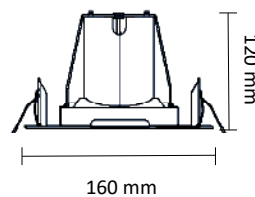

EO 5140-1B LED

EO 5140-2B LED

EO 5140-3B LED

Colour(s)

UPDATE (MM/DD/YY) : (YY) (MM/DD/YY) E1A024

EO 5140-1B2B3B ICOB LED

ORIENTABLE AND ADJUSTABLE ■ LED

- Ceiling mounted luminaire for LED SPOT module, maximum 3x2 784 lumens
- MacAdam Ellipse : 2 SDCM
- CRI of 90
- Available in 3 000 K, 3 500 K and 4 000 K
- 50 000 hours lamp life (L80B10)
- Luminous efficiency of system up to 144,3 lm/W
- Springs in pressure for easier installation
- Ring made of die-cast aluminium
- Polycarbonate lens optics
- **Weight** : Approx. 1,3 kg
- **Driver(s)** : Fixed, Dimmable DALI (CDIMMDALI), Casambi, Connect
- **Option(s)** : Fast connector (CORD)
- Photobiological risk group 1

CUTOUT DIMENSION

EXTERNAL DIMENSION

EO 5140-1B LED ICOB

145*145

160*160

145*305

160*320

EO 5140-2B LED ICOB