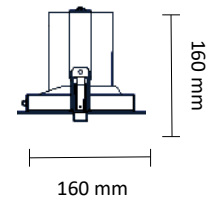

EO 5140-1B LED

EO 5140-2B LED

EO 5140-3B LED

Colour(s)

UPDATE (MM/DD/YY) : (YY) (MM/DD/YY) E1A024

EO 5140-1B2B3B ICOB LED

ORIENTABLE AND ADJUSTABLE ■ LED

- Ceiling mounted luminaire for LED SPOT module, maximum 3x2 784 lumens
- MacAdam Ellipse : 2 SDCM
- CRI of 90
- Available in 3 000 K, 3 500 K and 4 000 K
- 50 000 hours lamp life (L80B10)
- Luminous efficiency of system up to 144,3 lm/W
- Springs in pressure for easier installation
- Ring made of die-cast aluminium
- Polycarbonate lens optics
- **Weight** : Approx. 1,3 kg
- **Driver(s)** : Fixed, Dimmable DALI (CDIMMDALI), Casambi, Connect
- **Option(s)** : Fast connector (CORD)
- Photobiological risk group 1

CUTOUT DIMENSION

EXTERNAL DIMENSION

EO 5140-1B LED ICOB

145*145

160*160

145*305

160*320

EO 5140-2B LED ICOB