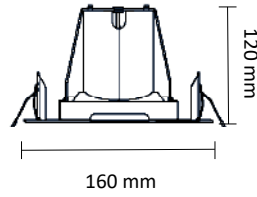

EO 5140-1B LED

EO 5140-2B LED

EO 5140-3B LED

Colour(s)

UPDATE (MM/DD/YY) : (YY) (MM/DD/YY) E1A024

EO 5140-1B2B3B ICOB LED

ORIENTABLE AND ADJUSTABLE ■ LED

- Ceiling mounted luminaire for LED SPOT module, maximum 3x2 784 lumens
- MacAdam Ellipse : 2 SDCM
- CRI of 90
- Available in 3 000 K, 3 500 K and 4 000 K
- 50 000 hours lamp life (L80B10)
- Luminous efficiency of system up to 144,3 lm/W
- Springs in pressure for easier installation
- Ring made of die-cast aluminium
- Polycarbonate lens optics
- **Weight** : Approx. 1,3 kg
- **Driver(s)** : Fixed, Dimmable DALI (CDIMMDALI), Casambi, Connect
- **Option(s)** : Fast connector (CORD)
- Photobiological risk group 1

CUTOUT DIMENSION

EXTERNAL DIMENSION

EO 5140-1B LED ICOB

145*145

160*160

145*305

160*320

EO 5140-2B LED ICOB