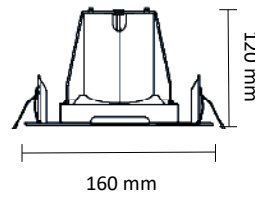

EO 5140-1B LED

EO 5140-2B LED

EO 5140-3B LED

Colour(s)

UPDATE (MM/DD/YY) : (YY) (MM/DD/YY) E1A024

EO 5140-1B2B3B ICOB LED

ORIENTABLE AND ADJUSTABLE ■ LED

- Ceiling mounted luminaire for LED SPOT module, maximum 3x2 784 lumens
- MacAdam Ellipse : 2 SDCM
- CRI of 90
- Available in 3 000 K, 3 500 K and 4 000 K
- 50 000 hours lamp life (L80B10)
- Luminous efficiency of system up to 144,3 lm/W
- Springs in pressure for easier installation
- Ring made of die-cast aluminium
- Polycarbonate lens optics
- **Weight** : Approx. 1,3 kg
- **Driver(s)** : Fixed, Dimmable DALI (CDIMMDALI), Casambi, Connect
- **Option(s)** : Fast connector (CORD)
- Photobiological risk group 1

CUTOUT DIMENSION

EXTERNAL DIMENSION

EO 5140-1B LED ICOB

145*145

160*160

145*305

160*320

EO 5140-2B LED ICOB