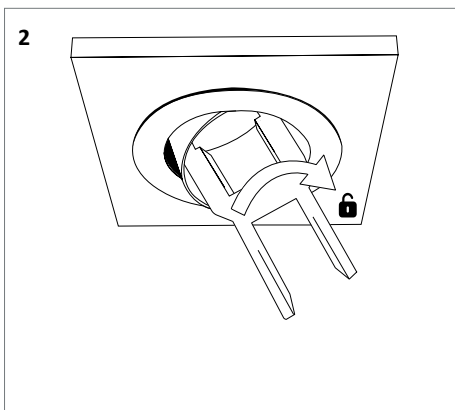

EO 5140-1B LED

EO 5140-2B LED

EO 5140-3B LED

Colour(s)

UPDATE (MM/DD/YY) : (YY) (MM/DD/YY) E1A024

EO 5140-1B2B3B ICOB LED

ORIENTABLE AND ADJUSTABLE ■ LED

- Ceiling mounted luminaire for LED SPOT module, maximum 3x2 784 lumens
- MacAdam Ellipse : 2 SDCM
- CRI of 90
- Available in 3 000 K, 3 500 K and 4 000 K
- 50 000 hours lamp life (L80B10)
- Luminous efficiency of system up to 144,3 lm/W
- Springs in pressure for easier installation
- Ring made of die-cast aluminium
- Polycarbonate lens optics
- **Weight** : Approx. 1,3 kg
- **Driver(s)** : Fixed, Dimmable DALI (CDIMMDALI), Casambi, Connect
- **Option(s)** : Fast connector (CORD)
- Photobiological risk group 1

Driver(s)

Standards

Class I | IP 20 | 650° | RG1

Beam(s)

Colour(s)

WHITE

BLACK

ICOB version

CUTOUT DIMENSION

EXTERNAL DIMENSION

EO 5140-1B LED ICOB

145*145

160*160

145*305

160*320

EO 5140-2B LED ICOB