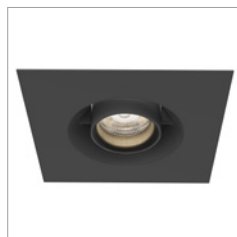

EO 5140-1B LED

EO 5140-2B LED

EO 5140-3B LED

Colour(s)

UPDATE (MM/DD/YY) : (YY) (MM/DD/YY) E1A024

EO 5140-1B2B3B ICOB LED

ORIENTABLE AND ADJUSTABLE ■ LED

- Ceiling mounted luminaire for LED SPOT module, maximum 3x2 784 lumens
- MacAdam Ellipse : 2 SDCM
- CRI of 90
- Available in 3 000 K, 3 500 K and 4 000 K
- 50 000 hours lamp life (L80B10)
- Luminous efficiency of system up to 144,3 lm/W
- Springs in pressure for easier installation
- Ring made of die-cast aluminium
- Polycarbonate lens optics
- **Weight** : Approx. 1,3 kg
- **Driver(s)** : Fixed, Dimmable DALI (CDIMMDALI), Casambi, Connect
- **Option(s)** : Fast connector (CORD)
- Photobiological risk group 1

Driver(s)

Standards

Class I | IP 20 | 650° | RG1

Beam(s)

Colour(s)

WHITE

BLACK

ICOB version