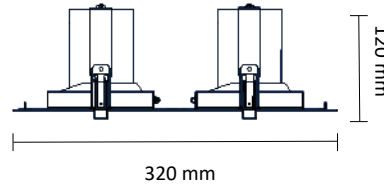

EO 5140-1B LED

EO 5140-2B LED

EO 5140-3B LED

Colour(s)

UPDATE (MM/DD/YY) : (YY) (MM/DD/YY) E1A024

EO 5140-1B2B3B ICOB LED

ORIENTABLE AND ADJUSTABLE ■ LED

- Ceiling mounted luminaire for LED SPOT module, maximum 3x2 784 lumens
- MacAdam Ellipse : 2 SDCM
- CRI of 90
- Available in 3 000 K, 3 500 K and 4 000 K
- 50 000 hours lamp life (L80B10)
- Luminous efficiency of system up to 144,3 lm/W
- Springs in pressure for easier installation
- Ring made of die-cast aluminium
- Polycarbonate lens optics
- **Weight** : Approx. 1,3 kg
- **Driver(s)** : Fixed, Dimmable DALI (CDIMMDALI), Casambi, Connect
- **Option(s)** : Fast connector (CORD)
- Photobiological risk group 1

High efficiency performance performance of the components (HE) IRC 90

ITEM	POWER	CONSUMPTION	LUMINOUS FLUX	SYSTEM EFFICIENCY	COLOURS TEMPERATURE	CRI	EFFICIENCY ENERGY CLASS
EO 5140-1B LED ICOB HE 2800-930	16,6 W	19,3 W	2771 lumens	143,6 lm/W	3000 K	90	E
EO 5140-1B LED ICOB HE 2800-935	16,6 W	19,3 W	2752 lumens	142,6 lm/W	3500 K	90	E
EO 5140-1B LED ICOB HE 3000-940	16,6 W	19,3 W	2784 lumens	144,3 lm/W	4000 K	90	E
EO 5140-2B LED ICOB HE 2800-930	2x16,6 W	2x19,3 W	2x2771 lumens	143,6 lm/W	3000 K	90	E
EO 5140-2B LED ICOB HE 2800-935	2x16,6 W	2x19,3 W	2x2752 lumens	142,6 lm/W	3500 K	90	E
EO 5140-2B LED ICOB HE 3000-940	2x16,6 W	2x19,3 W	2x2784 lumens	144,3 lm/W	4000 K	90	E
EO 5140-3B LED ICOB HE 2800-930	3x16,6 W	3x19,3 W	3x2771 lumens	143,6 lm/W	3000 K	90	E
EO 5140-3B LED ICOB HE 2800-935	3x16,6 W	3x19,3 W	3x2752 lumens	142,6 lm/W	3500 K	90	E
EO 5140-3B LED ICOB HE 3000-940	3x16,6 W	3x19,3 W	3x2784 lumens	144,3 lm/W	4000 K	90	E

CUTOUT DIMENSION

EXTERNAL DIMENSION

EO 5140-1B LED ICOB

145*145

160*160

145*305

160*320

EO 5140-2B LED ICOB