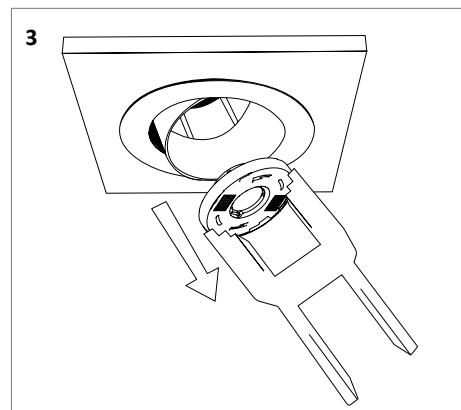

EO 5140-1B LED

EO 5140-2B LED

EO 5140-3B LED

Colour(s)

UPDATE (MM/DD/YY) : (YY) (MM/DD/YY) E1A024

EO 5140-1B2B3B ICOB LED

ORIENTABLE AND ADJUSTABLE ■ LED

- Ceiling mounted luminaire for LED SPOT module, maximum 3x2 784 lumens
- MacAdam Ellipse : 2 SDCM
- CRI of 90
- Available in 3 000 K, 3 500 K and 4 000 K
- 50 000 hours lamp life (L80B10)
- Luminous efficiency of system up to 144,3 lm/W
- Springs in pressure for easier installation
- Ring made of die-cast aluminium
- Polycarbonate lens optics
- **Weight** : Approx. 1,3 kg
- **Driver(s)** : Fixed, Dimmable DALI (CDIMMDALI), Casambi, Connect
- **Option(s)** : Fast connector (CORD)
- Photobiological risk group 1

Driver(s)

Standards

Class I | IP 20 | 650° | RG1

Beam(s)

Colour(s)

WHITE

BLACK

ICOB version

CUTOUT DIMENSION

EXTERNAL DIMENSION

EO 5140-1B LED ICOB

145*145

160*160

145*305

160*320

EO 5140-2B LED ICOB