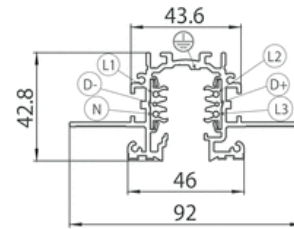

TRIMLESS TRACKS

Couleur(s)

RAILS LED

- Available lengths : 1, 2, 3 ou 4 meters
- Option(s) : Compatible with 1-10V or DALI grading systems

The electronic power supply to switch from 230V to 48V is not included in the rail and will be in form of a box to be placed in the ceiling or the furniture.

Dimensions

ACCESSOIRES

Upper tip

Lower tip

Conductor cutting tool

Alimentation

Central power supply

Online connector

Flexible angle connector

L connector

L connector

T connector

T connector

T connector

T connector

X connector