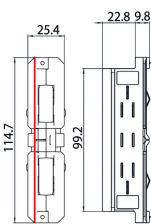

TRIMLESS TRACKS

Couleur(s)

RAILS LED

- Available lengths : 1, 2, 3 ou 4 meters
- Option(s) : Compatible with 1-10V or DALI grading systems

The electronic power supply to switch from 230V to 48V is not included in the rail and will be in form of a box to be placed in the ceiling or the furniture.

Dimensions

ACCESSOIRES

Upper tip

Lower tip

Conductor cutting tool

Alimentation

Central power supply

Online connector

Flexible angle connector

L connector

L connector

T connector

T connector

T connector

T connector

X connector