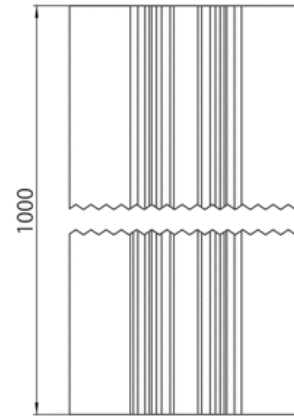

Dimensions