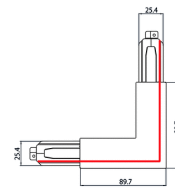

TRIMLESS TRACKS

Couleur(s)

RAILS LED

- Available lengths : 1, 2, 3 ou 4 meters
- Option(s) : Compatible with 1-10V or DALI grading systems

The electronic power supply to switch from 230V to 48V is not included in the rail and will be in form of a box to be placed in the ceiling or the furniture.

Dimensions

ACCESSOIRES

Upper tip

Lower tip

Conductor cutting tool

Alimentation

Central power supply

Online connector

Flexible angle connector

L connector

L connector

T connector

T connector

T connector

T connector

X connector