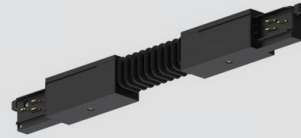

TRIMLESS TRACKS

Couleur(s)

RAILS LED

- Available lengths : 1, 2, 3 ou 4 meters
- Option(s) : Compatible with 1-10V or DALI grading systems

The electronic power supply to switch from 230V to 48V is not included in the rail and will be in form of a box to be placed in the ceiling or the furniture.

Dimensions

ACCESSOIRES

Upper tip

Lower tip

Conductor cutting tool

Alimentation

Central power supply

Online connector

Flexible angle connector

L connector

L connector

T connector

T connector

T connector

T connector

X connector