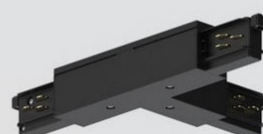

TRIMLESS TRACKS

Couleur(s)

RAILS LED

- Available lengths : 1, 2, 3 ou 4 meters
- Option(s) : Compatible with 1-10V or DALI grading systems

The electronic power supply to switch from 230V to 48V is not included in the rail and will be in form of a box to be placed in the ceiling or the furniture.

Flexible angle connector

L connector

L connector

T connector

T connector

T connector

T connector

X connector