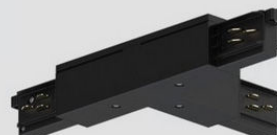

TRIMLESS TRACKS

Couleur(s)

RAILS LED

- Available lengths : 1, 2, 3 ou 4 meters
- Option(s) : Compatible with 1-10V or DALI grading systems

The electronic power supply to switch from 230V to 48V is not included in the rail and will be in form of a box to be placed in the ceiling or the furniture.

Flexible angle connector

L connector

L connector

T connector

T connector

T connector

T connector

X connector