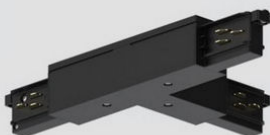

TRIMLESS TRACKS

Couleur(s)

RAILS LED

- Available lengths : 1, 2, 3 ou 4 meters
- Option(s) : Compatible with 1-10V or DALI grading systems

The electronic power supply to switch from 230V to 48V is not included in the rail and will be in form of a box to be placed in the ceiling or the furniture.

Flexible angle connector

L connector

L connector

T connector

T connector

T connector

T connector

X connector