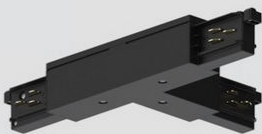

TRIMLESS TRACKS

Couleur(s)

RAILS LED

- Available lengths : 1, 2, 3 ou 4 meters
- Option(s) : Compatible with 1-10V or DALI grading systems

The electronic power supply to switch from 230V to 48V is not included in the rail and will be in form of a box to be placed in the ceiling or the furniture.

Flexible angle connector

L connector

L connector

T connector

T connector

T connector

T connector

X connector